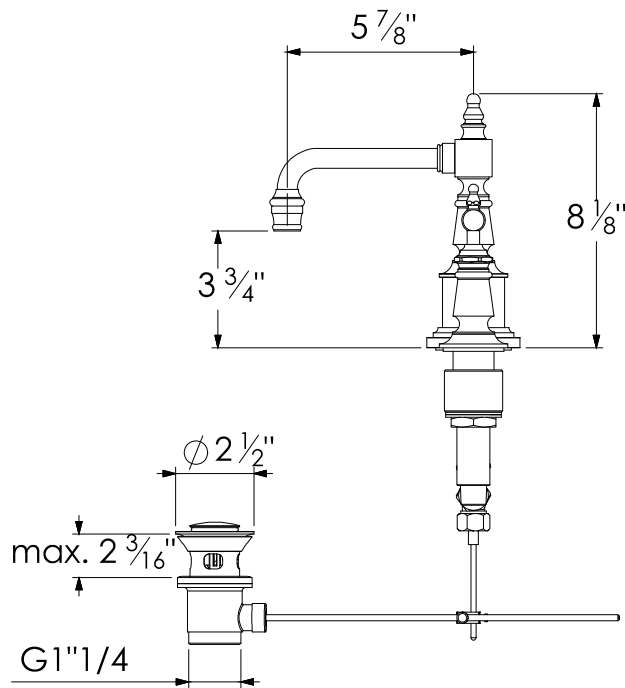

JAMES

Deck Mount James Lavatory Set
Style # 8101160

Copyright © Compas 2010 www.compasstone.com

COMPAS®