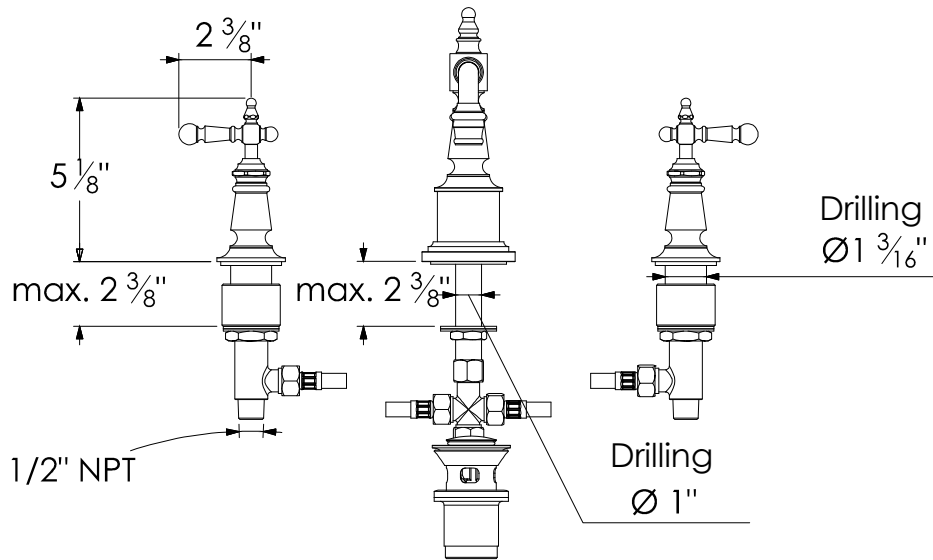

JAMES

Deck Mount James Lavatory Set
Style # 8101160

Copyright © Compas 2010 www.compasstone.com

COMPAS®