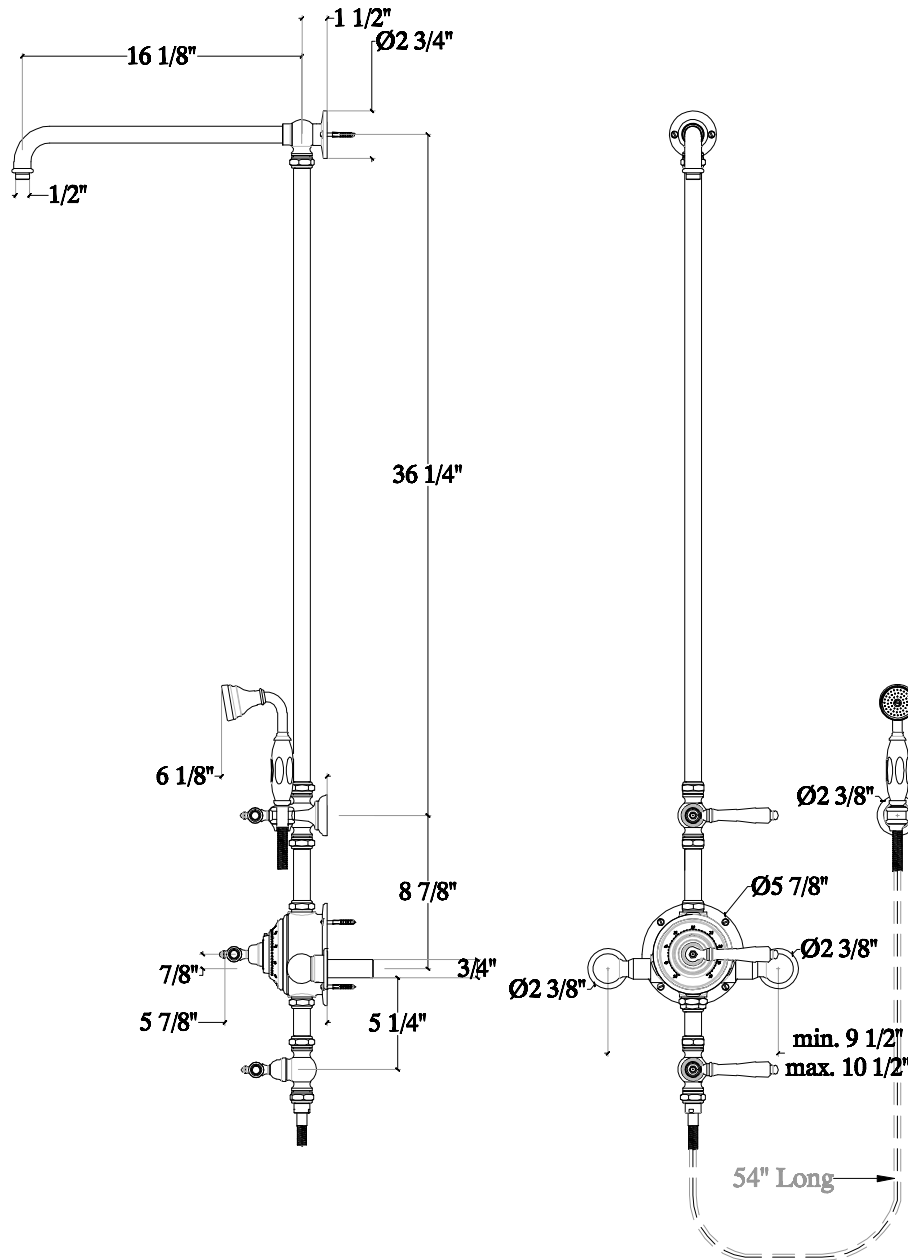

Serie ELEGANCE-MANETTE®

Exposed Shower System with Hand Shower and Thermostatic Mixer
Reference #7401390

COMPAS®