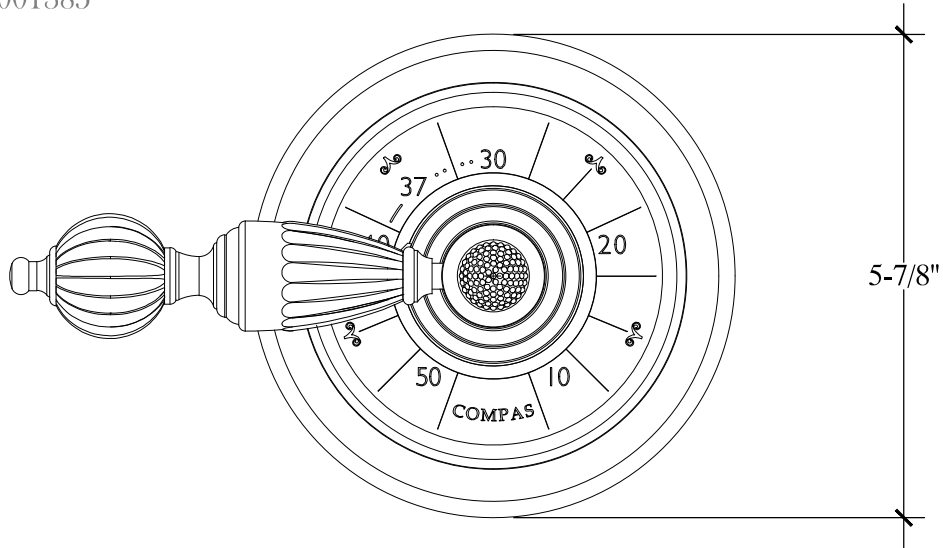

# GOLDRONED

(Costume Thermal for Empire)

In-Wall thermostatic shower system with Goldroned lever  
Ref# 12001385

Copyright © Compas 2010 www.compasstone.com