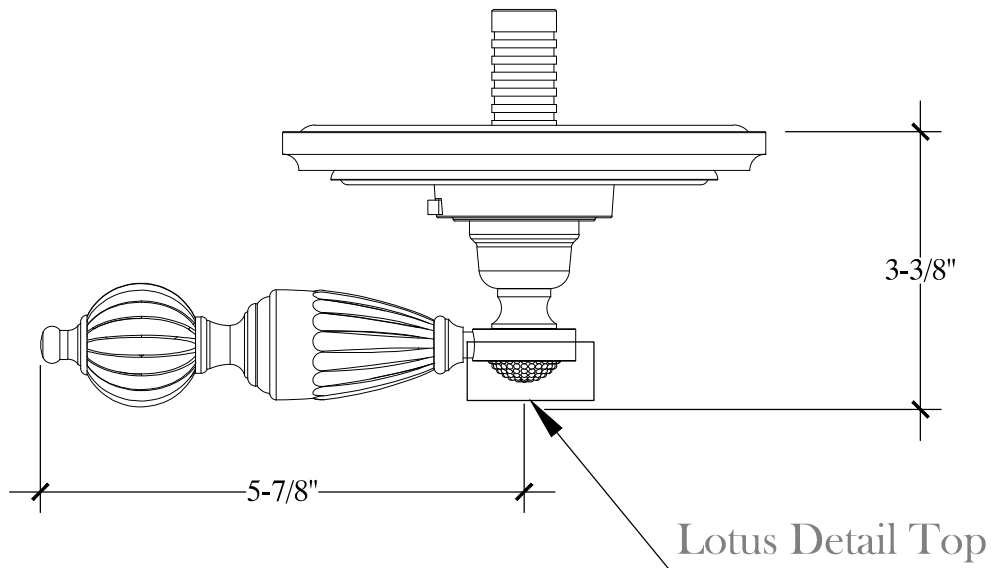

# GOLDRONED

(Costume Thermal for Empire)

In-Wall thermostatic shower system with Goldroned lever  
Ref# 12001385

Copyright © Compas 2010 www.compassstone.com