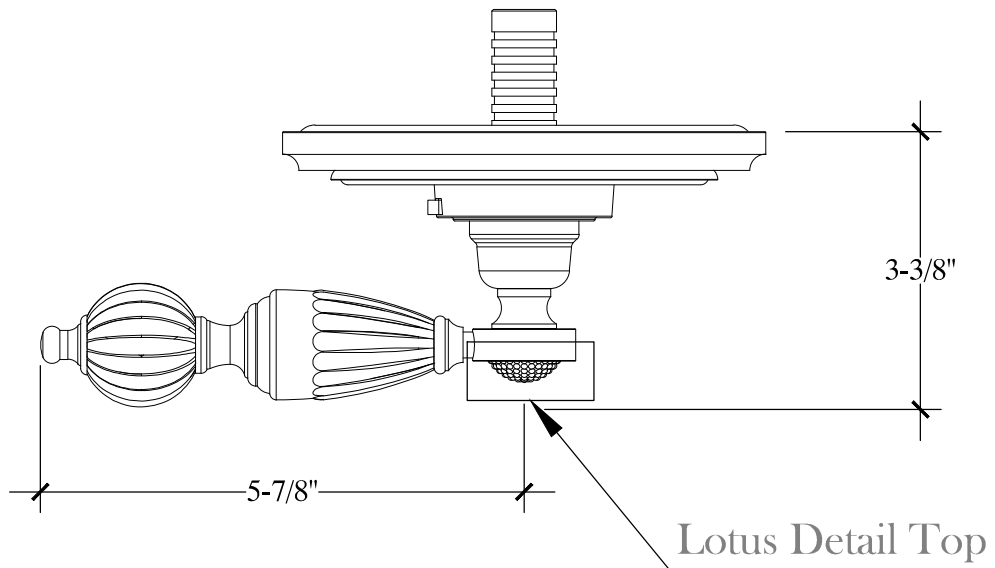

# GOLDRONED

(Costume Thermal for Empire)

In-Wall thermostatic shower system with Goldroned lever  
Ref# 12001385

Copyright © Compas 2010 www.compasstone.com