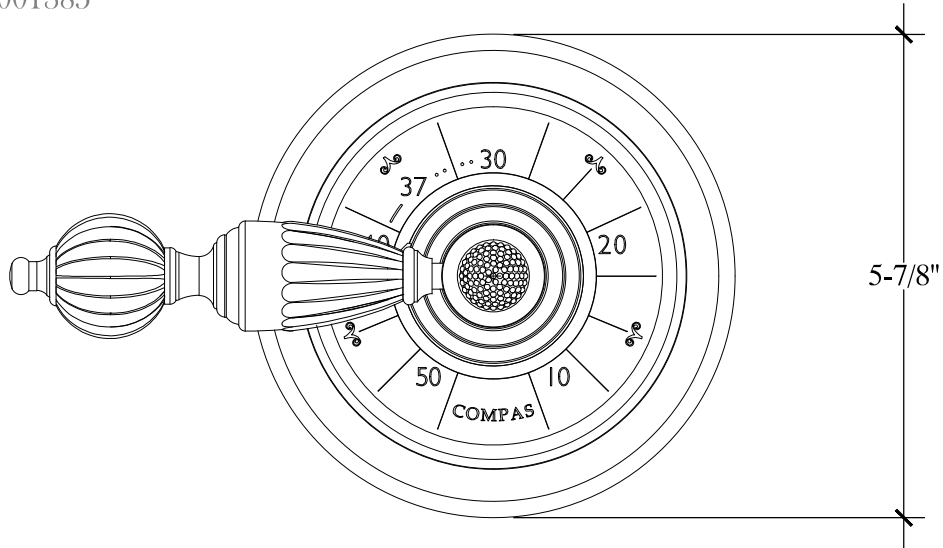

# GOLDRONED

(Costume Thermal for Empire)

In-Wall thermostatic shower system with Goldroned lever  
Ref# 12001385

Copyright © Compas 2010 www.compassstone.com