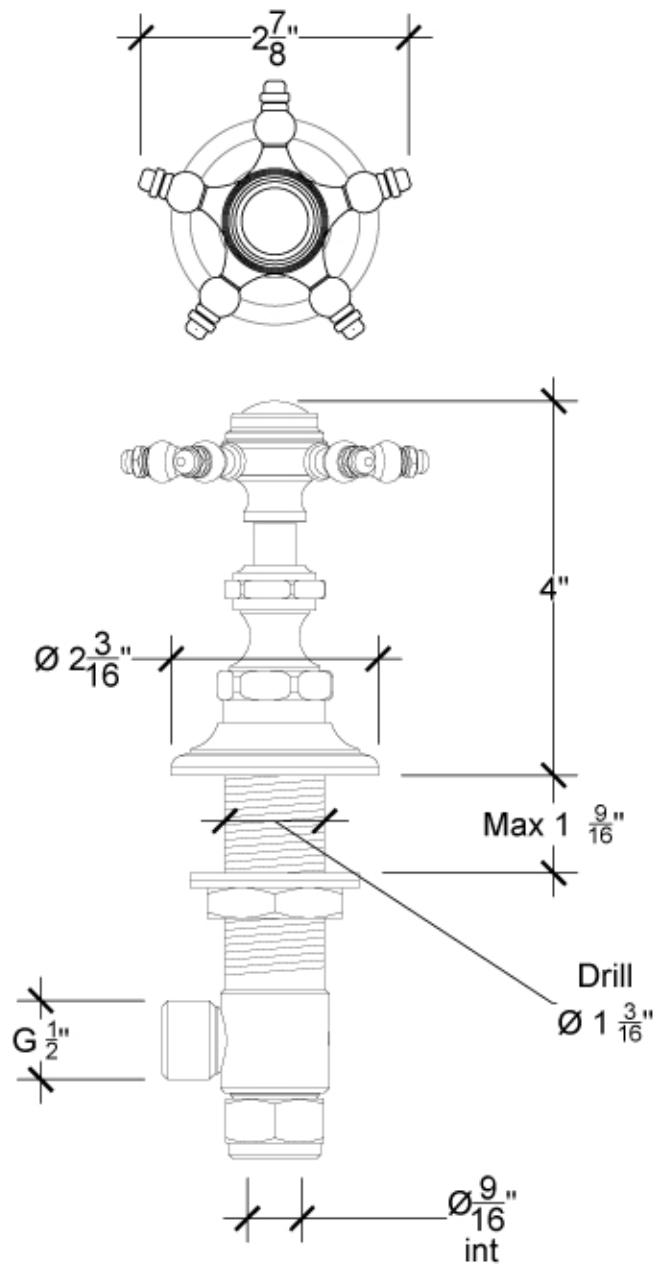

HAMPTON

Deck mounted Hampton Porcelain handle $\frac{1}{2}$ " NPT
Style # 3906720

Copyright © Compas 2010 www.compasstone.com

COMPAS