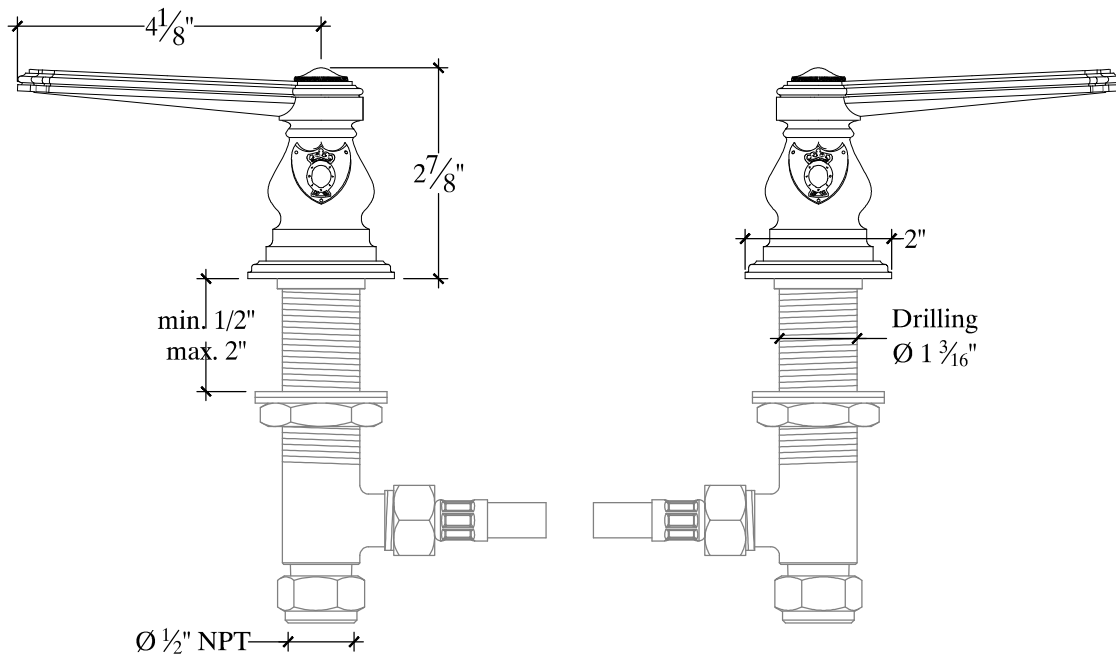

VILLA HANDLE

Deck Mounted Villa Handle for Vanity $\frac{1}{2}$ " NPT

Ref #:

Left

Right