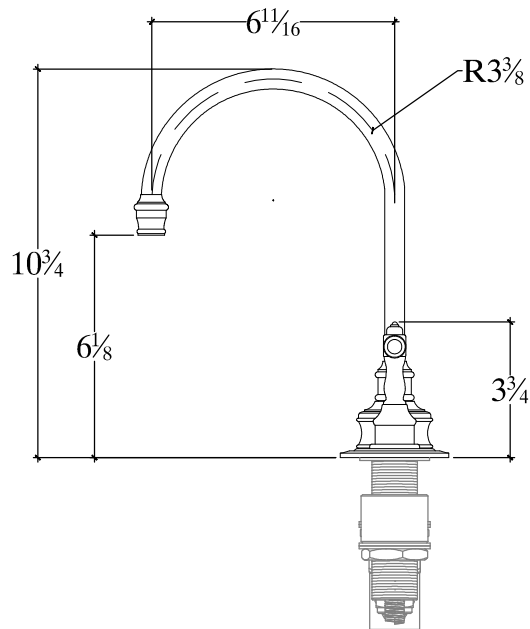

# VENDOME

Deck Mounted Vendome for Vanity, Spout and Handle Ensemble 1/2" NPT  
Ref #:

Copyright © Compass 2010 www.compassstone.com