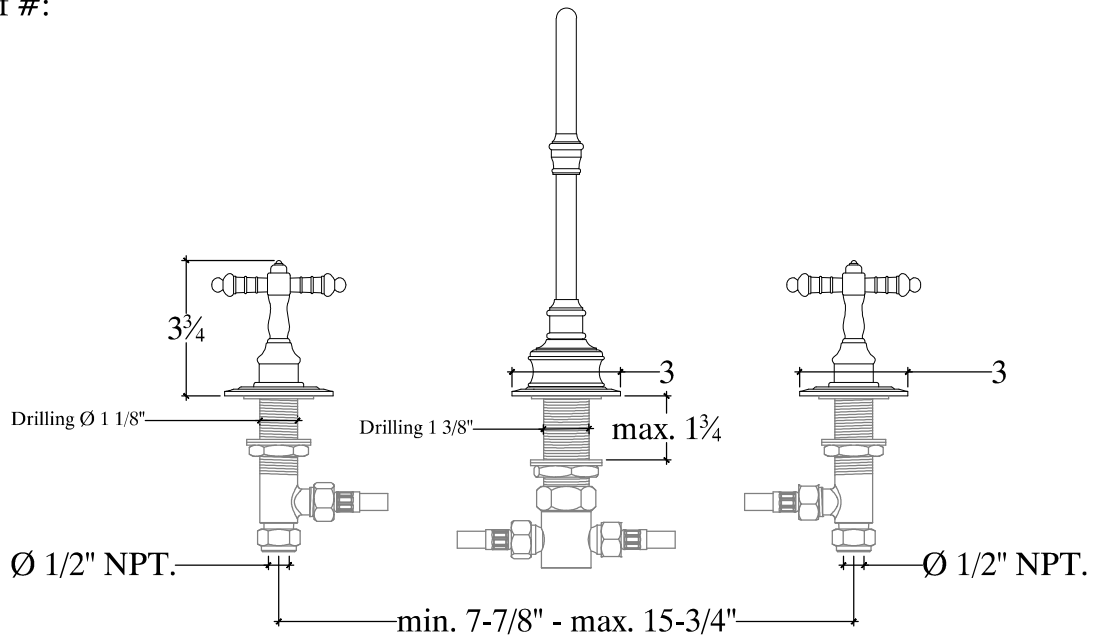

# VENDOME

Deck Mounted Vendome for Vanity, Spout and Handle Ensemble 1/2" NPT  
Ref #:

Copyright © Compass 2010 www.compassstone.com