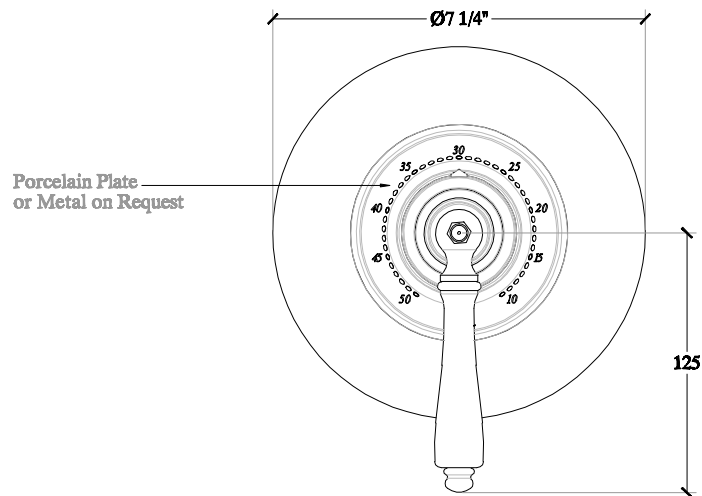

# Serie ELEGANCE-MANETTE®

Wall Mounted European Shower Thermostat with In-Wall Mixer  
Reference #7401385

Porcelain Plate  
or Metal on Request

T2 Pressure  
82 lt/m Thermostatic Mixer  
\*T3 available upon request

	T2	T3
A min	2 1/4"	2 3/4"
A max	4 1/2"	4 3/4"
B	2 1/8"	2 3/8"
C	4 3/4"	5 7/8"
D	3 3/4"	4 3/8"
E	3/4"	1"
F	4 3/4"	5 7/8"