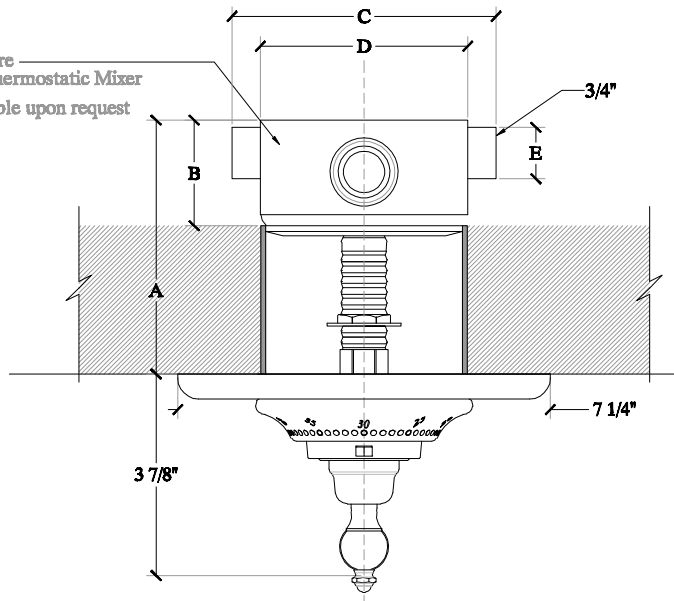

# Serie ELEGANCE-MANETTE®

Wall Mounted European Shower Thermostat with In-Wall Mixer  
Reference #7401385

Porcelain Plate  
or Metal on Request

T2 Pressure  
82 lt/m Thermostatic Mixer  
\*T3 available upon request

	T2	T3
A min	2 1/4"	2 3/4"
A max	4 1/2"	4 3/4"
B	2 1/8"	2 3/8"
C	4 3/4"	5 7/8"
D	3 3/4"	4 3/8"
E	3/4"	1"
F	4 3/4"	5 7/8"