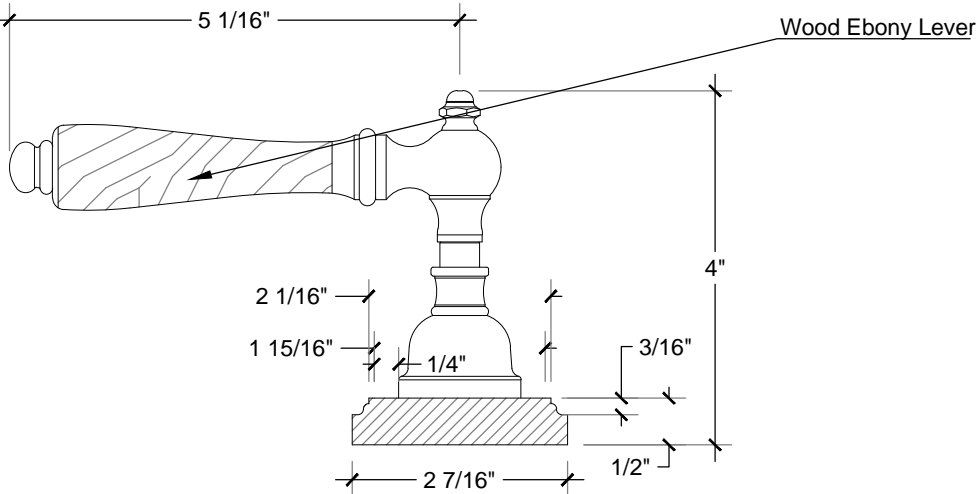

# WOOD LEVER

Elegance Lever Ebony wood handle with new metal base detail.

Set on Plexiglas base.

Finished: Polished Nickel

Style #

Copyright © Compas 2010 www.compasstone.com