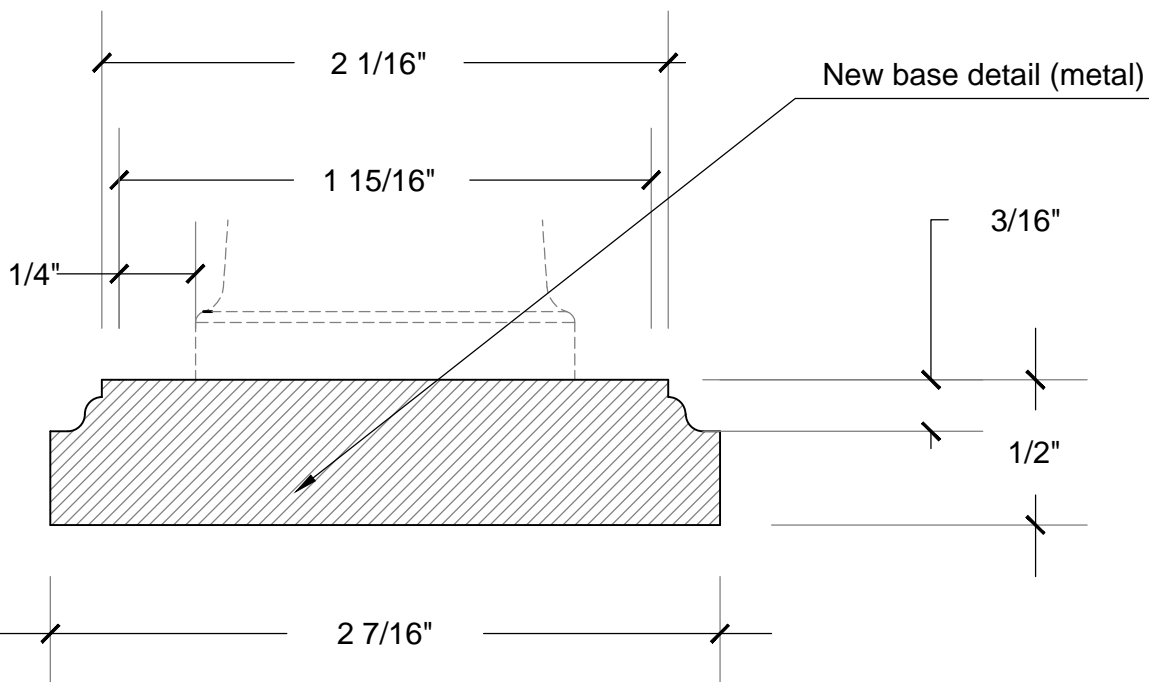

# WOOD LEVER

Elegance Lever Ebony wood handle with new metal base detail.

Set on Plexiglas base.

Finished: Polished Nickel

Style #

Copyright © Compas 2010 www.compasstone.com