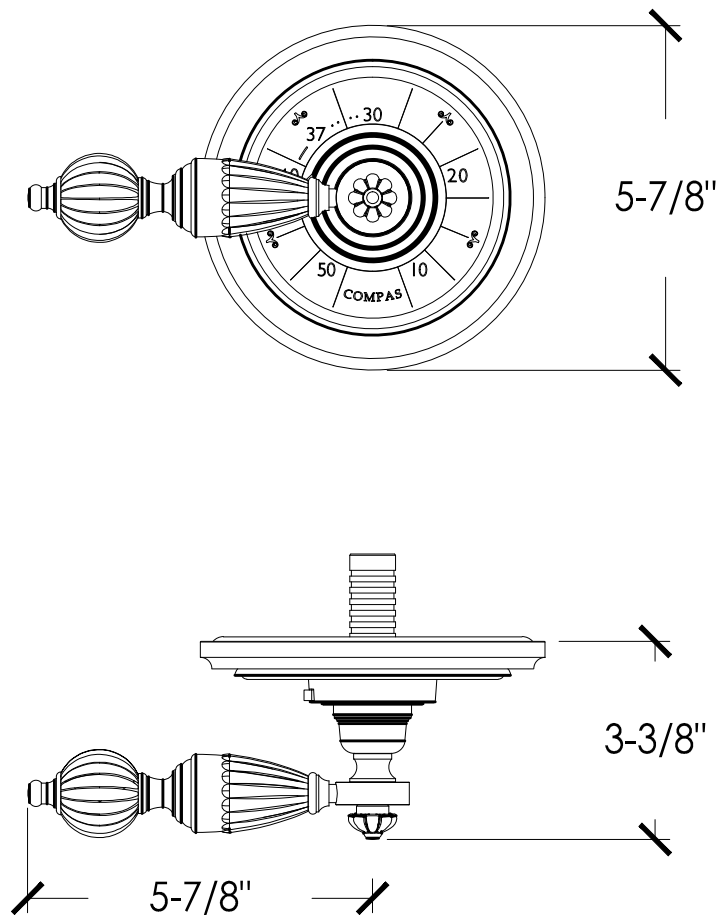

# IN-WALL THERMOSTATIC

In-Wall thermostatic shower system with Goldroned lever  
Ref# 12001385

Copyright © Compass 2010 [www.compassstone.com](http://www.compassstone.com)