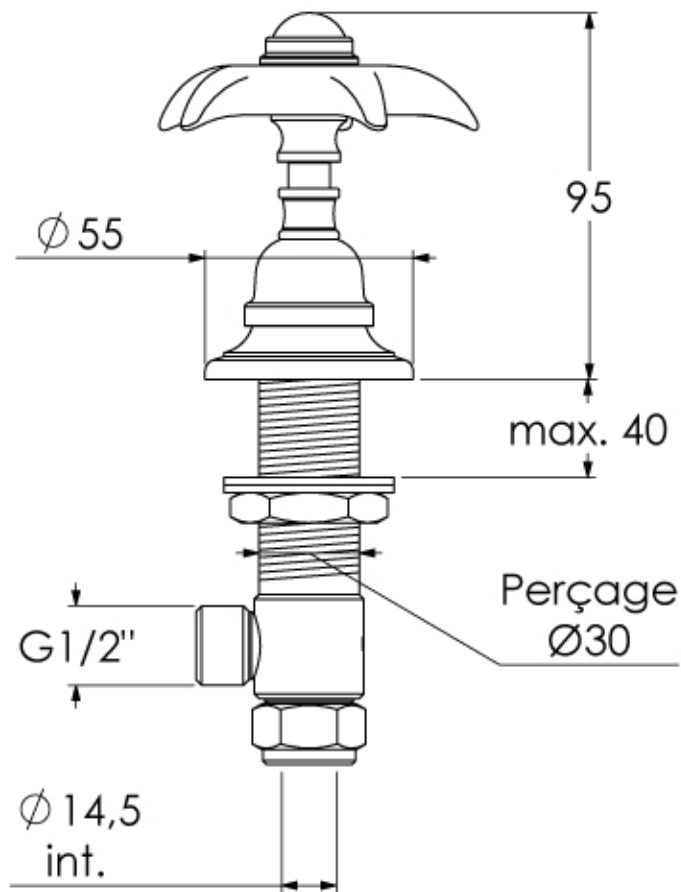

# ELEGANCE

ETOLIE

In-Wall Mounted 1/2" Stop Valve -  
Facade Murale 1/2" a' Encastrer  
Style # 3406720

Copyright © Compas 2010 www.compassstone.com