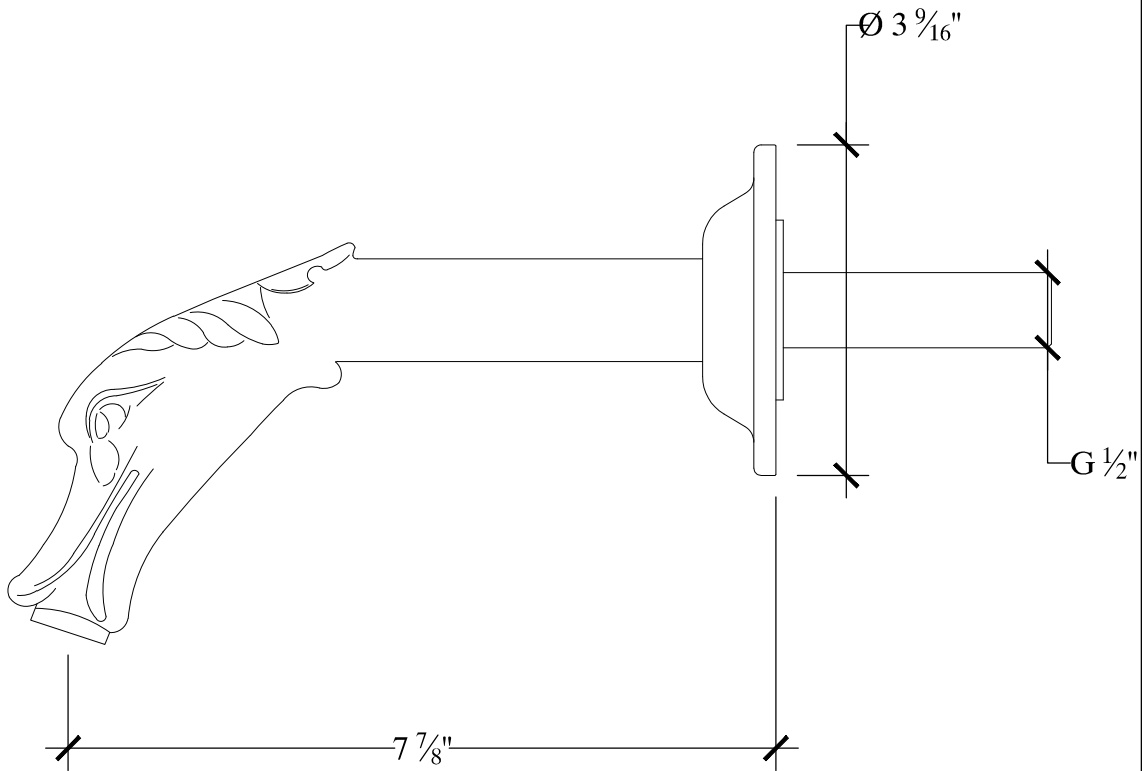

# SWAN

Wall Mounted Swan Neck for Vanity  $\frac{1}{2}$ " NPT  
Ref #: 4201102

Copyright © Compass 2010 www.compassstone.com