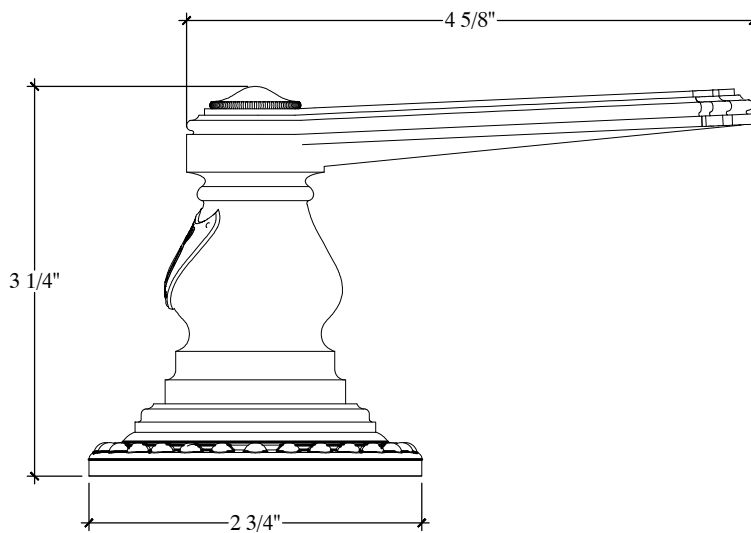

VILLA HANDLE

(Custom: Empire)

Deck Mounted Vanity Handle $\frac{1}{2}$ " NPT

Style #

Copyright © Compas 2010 www.compasstone.com

COMPAS