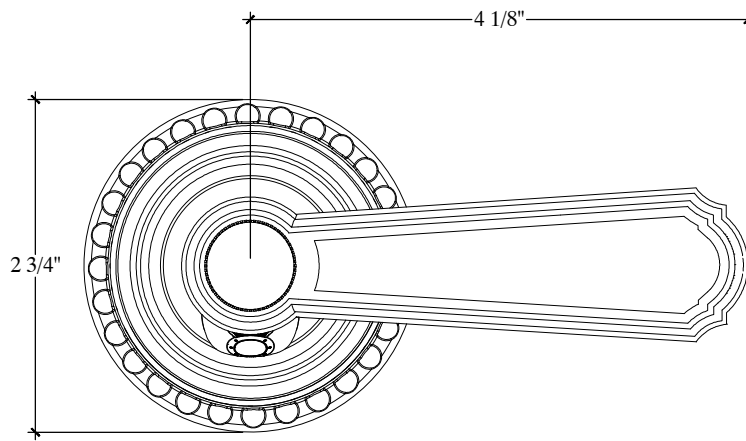

VILLA HANDLE

(Custom: Empire)

Deck Mounted Vanity Handle $\frac{1}{2}$ " NPT

Style #

Copyright © Compas 2010 www.compasstone.com

COMPAS