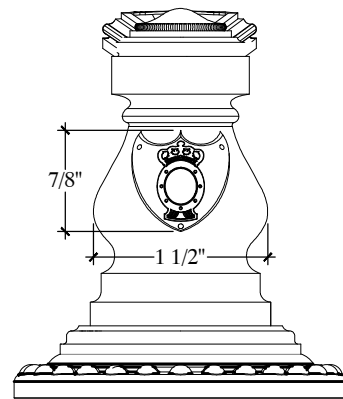

VILLA HANDLE

(Custom: Empire)

Deck Mounted Vanity Handle $\frac{1}{2}$ " NPT

Style #

Copyright © Compas 2010 www.compasstone.com

COMPAS