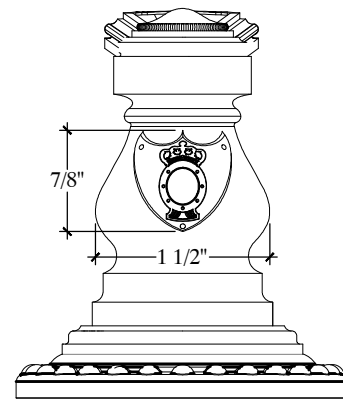

VILLA HANDLE

(Custom: Empire)

Deck Mounted Vanity Handle $\frac{1}{2}$ " NPT

Style #

Copyright © Compas 2010 www.compasstone.com

COMPAS