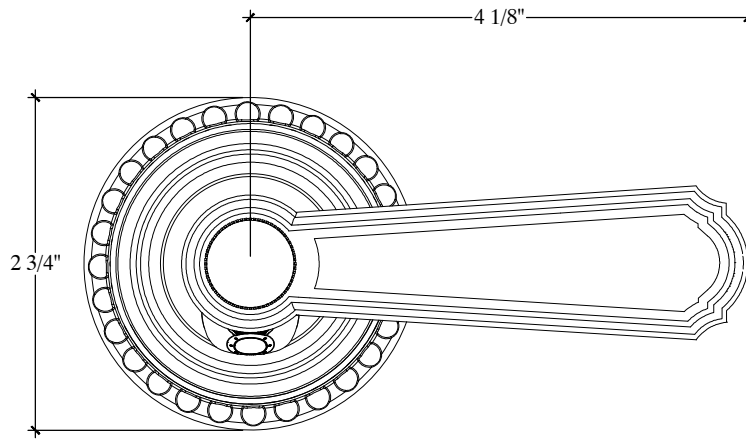

VILLA HANDLE

(Custom: Empire)

Deck Mounted Vanity Handle $\frac{1}{2}$ " NPT

Style #

Copyright © Compas 2010 www.compasstone.com

COMPAS