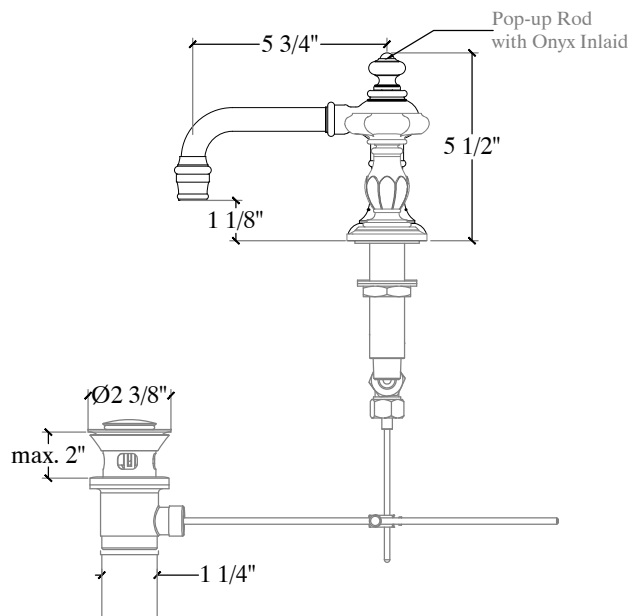

ELEGANCE

Deck Mounted "Jana" Spout and "Rose" Handles Ensemble for Vanity
Style #

Copyright © Compas 2010 www.compasstone.com

COMPAS