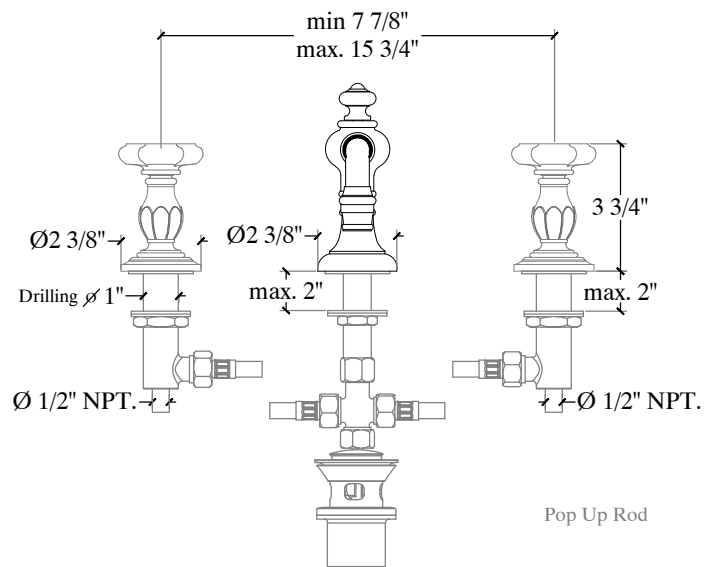

ELEGANCE

Deck Mounted "Jana" Spout and "Rose" Handles Ensemble for Vanity
Style #

Copyright © Compas 2010 www.compasstone.com

COMPAS