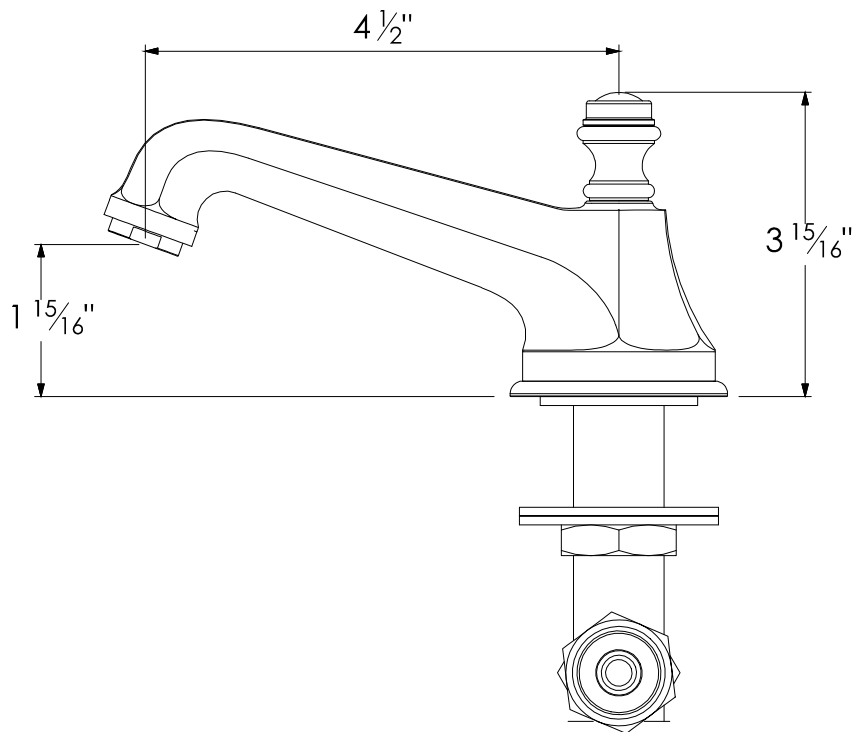

CONSTANCE

Deck Mount Spout for Vanity $\frac{1}{2}$ " NPT
Réf : 8308109

Copyright © Compas 2010 www.compasstone.com

COMPAS