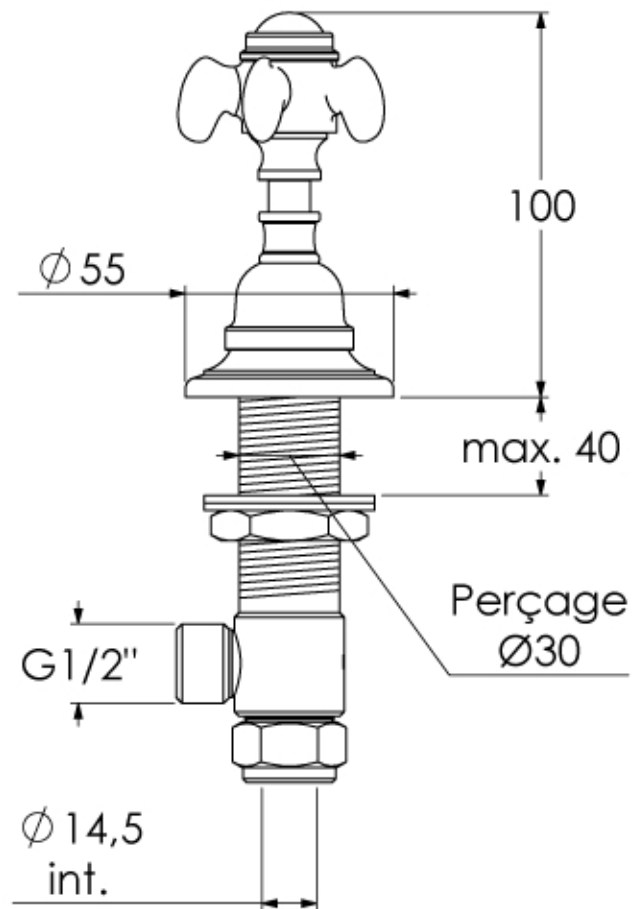

# ELEGANCE

GOUTTE d'eau

In-Wall Mounted 1/2" Stop Valve -  
Facade Murale 1/2" a' Encastrer  
Style # 3506720

Copyright © Compas 2010 www.compassstone.com