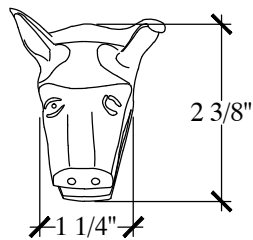

# LOUP GAROU

Wall Mounted Spout  $\frac{1}{2}$ " NPT  
Style #

Copyright © Compas 2010 www.compassstone.com