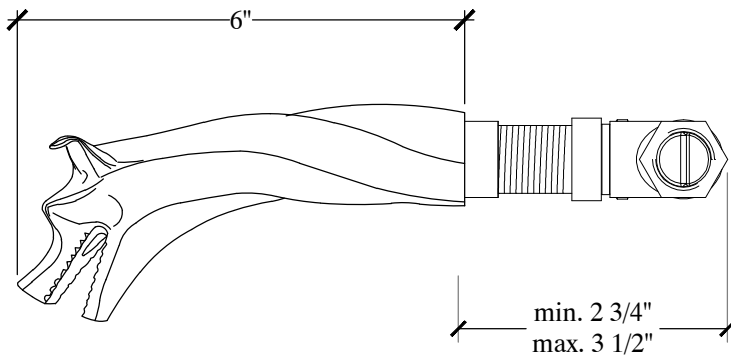

# LOUP GAROU

Wall Mounted Spout  $\frac{1}{2}$ " NPT  
Style #

Copyright © Compas 2010 www.compassstone.com