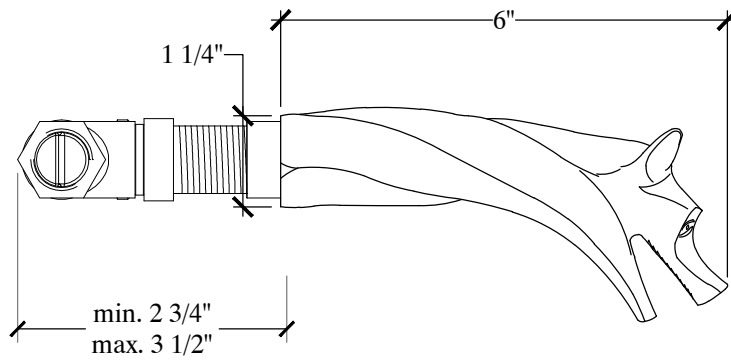

# LOUP GAROU

Wall Mounted Spout  $\frac{1}{2}$ " NPT  
Style #

Copyright © Compas 2010 www.compassstone.com