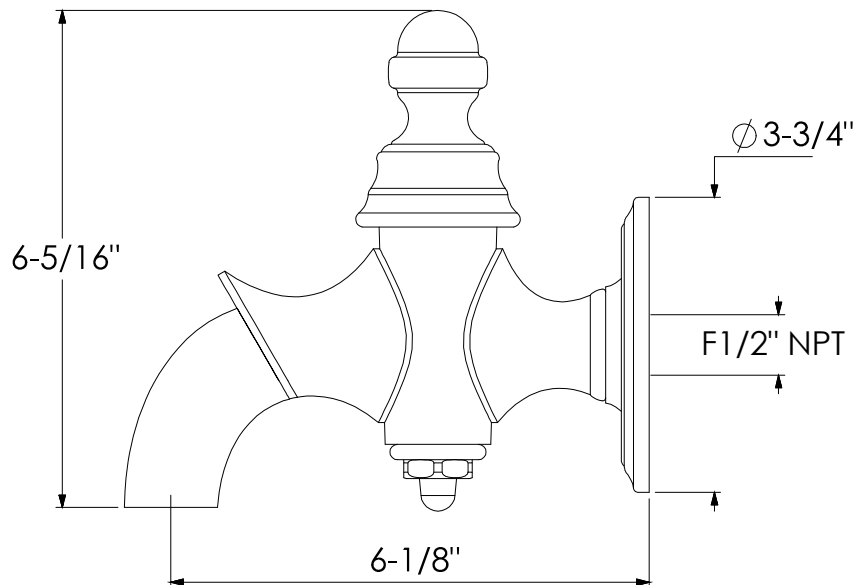

LOUIS SPOUT

Wall Mount Spout
Bec verseur mural EA 150
Réf : 10006100

COPYRIGHT © COMPAS 2010 WWW.COMPASSSTONE.COM

COMPAS