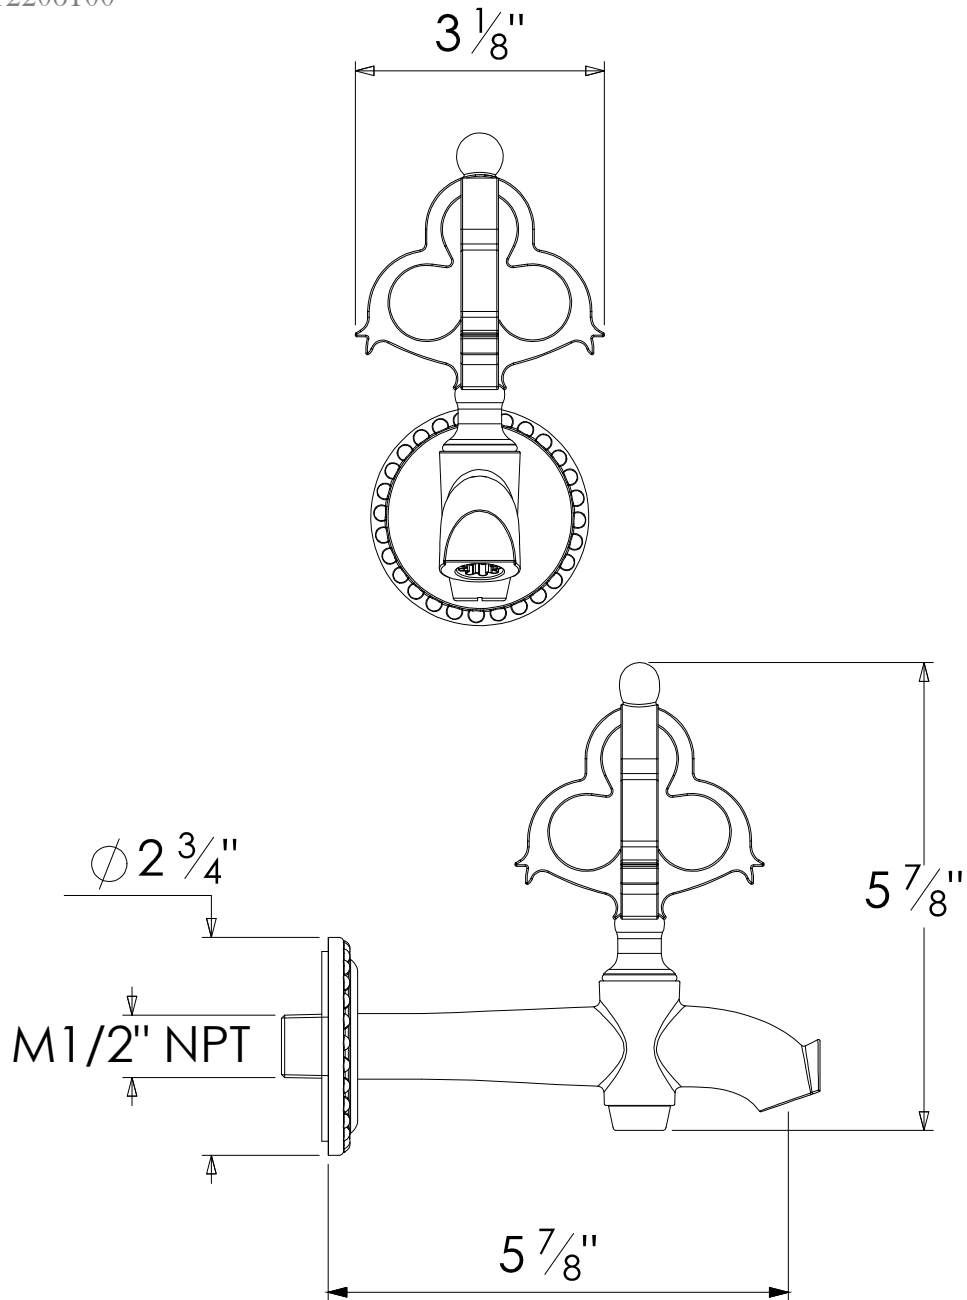

PETITE MACE

Wall Mounted Spout for Vanity
Style # 12206100

Copyright © Compas 2010 www.compasstone.com

COMPAS