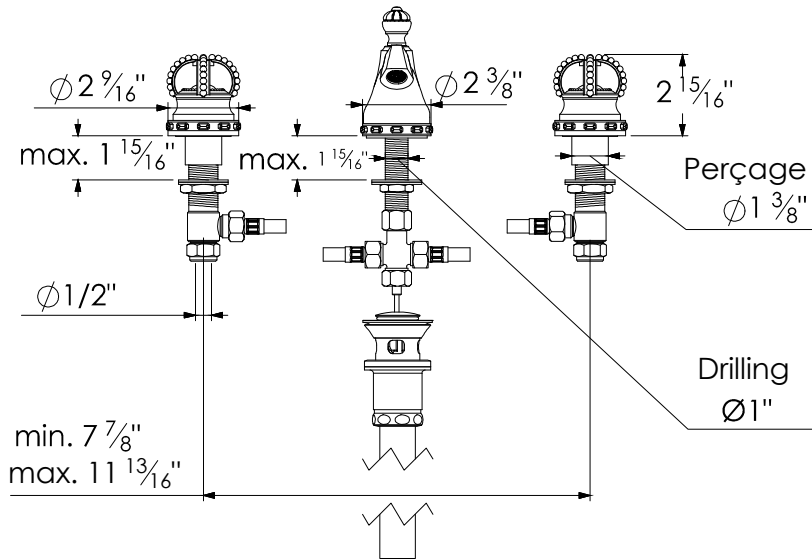

MARGOT

Margot Regalia Vanity Ensemble NPT 1/2" with Pop-Up.
Style # 12006160

Copyright © Compas 2010 www.compassstone.com

COMPAS