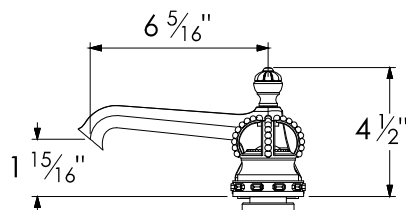

MARGOT

Margot Regalia Vanity Ensemble NPT 1/2" with Pop-Up.
Style # 12006160

Copyright © Compas 2010 www.compassstone.com

COMPAS