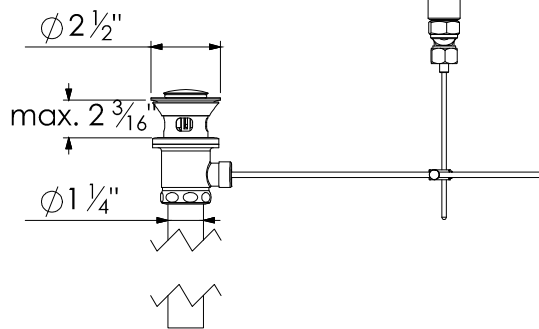

MARGOT

Margot Regalia Vanity Ensemble NPT 1/2" with Pop-Up.
Style # 12006160

Copyright © Compas 2010 www.compassstone.com

COMPAS