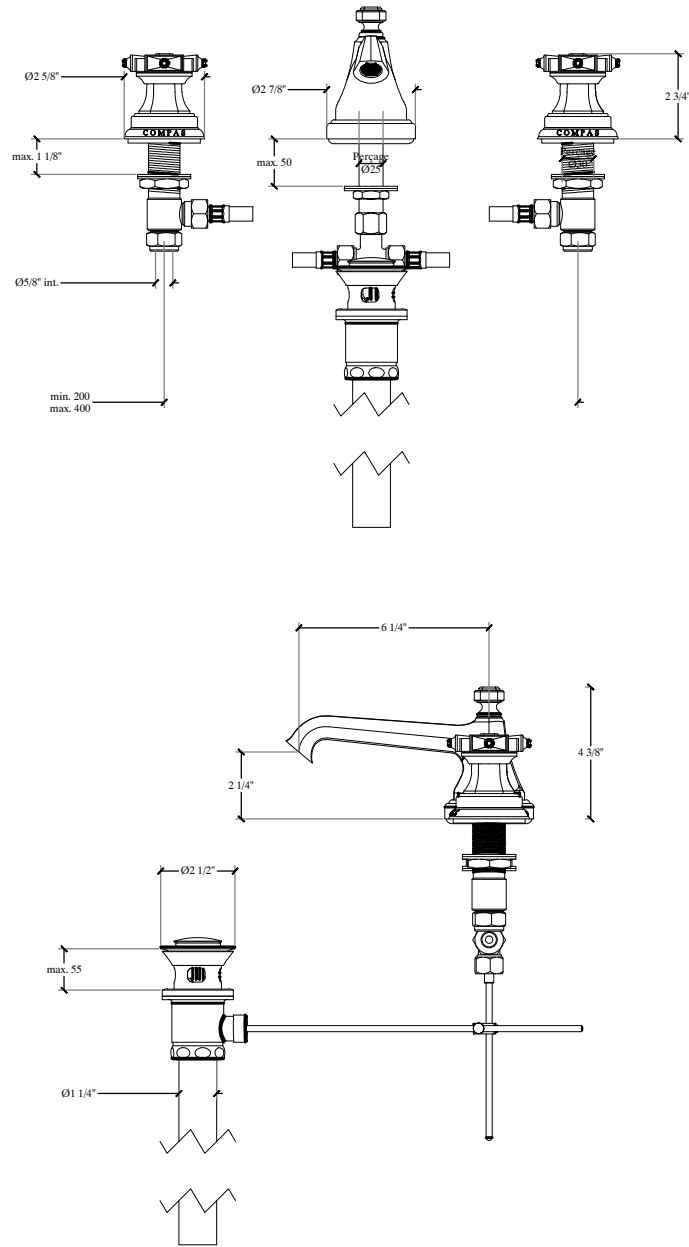

925

Deck mounted 925 Regalia spout with 925 handles $\frac{1}{2}$ " NPT
Réf : 12506160

Copyright © Compass 2010 www.compassstone.com

COMPAS