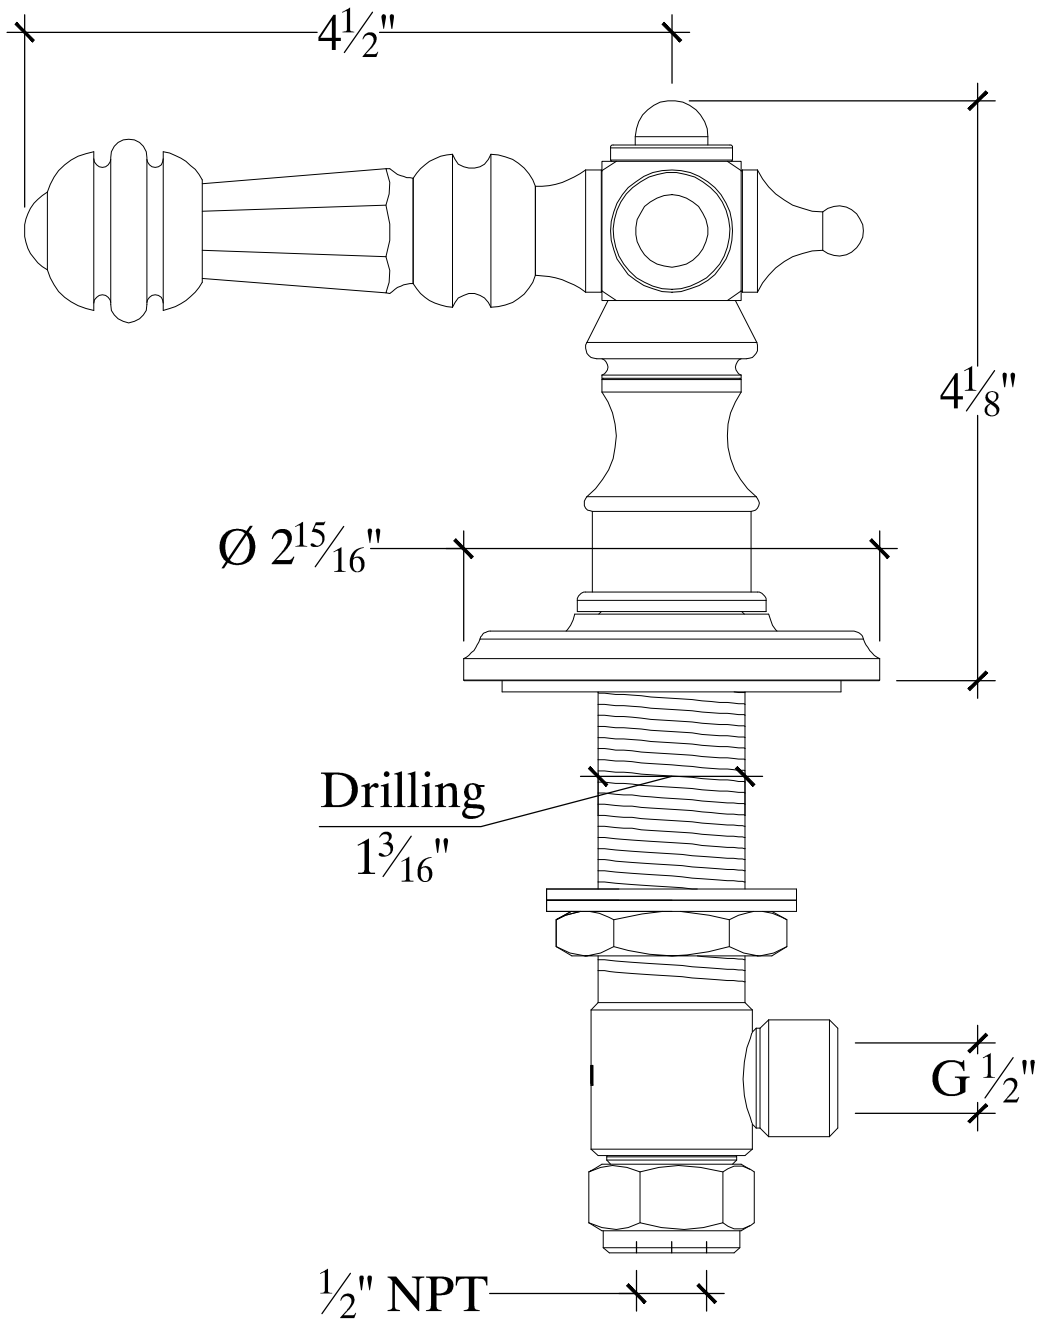

SPAGNOLE

Deck mounted Left Side Spagnole Handle $\frac{1}{2}$ " NPT
Ref #: 10706721

Copyright © Compas 2010 www.compassstone.com

COMPAS