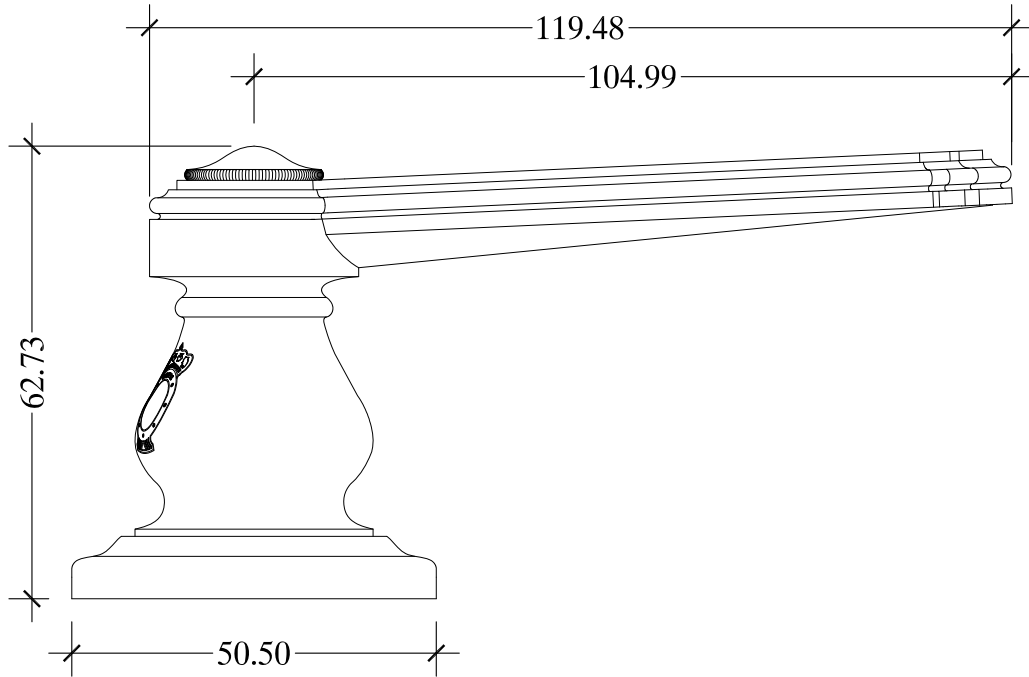

VILLA

Deck Mounted Lever Handle $\frac{1}{2}$ " NPT
Style #

Copyright © Compas 2010 www.compasstone.com

COMPAS