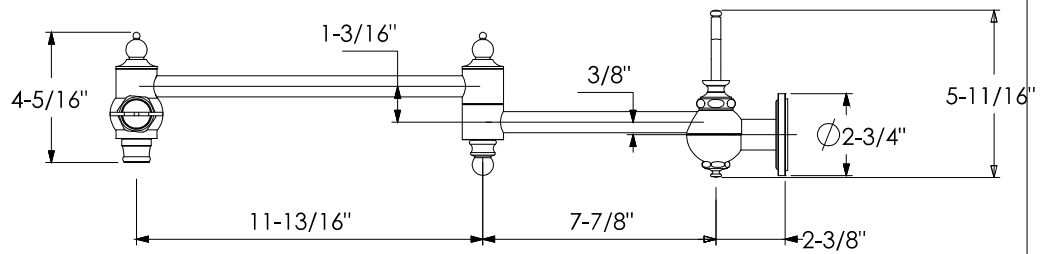

# MARMITON

"Marmiton" Pot Filler 1/2" NPT  
Remplisseur a bras articule  
REF # 6306185

Copyright © Compas 2010 www.compasstone.com