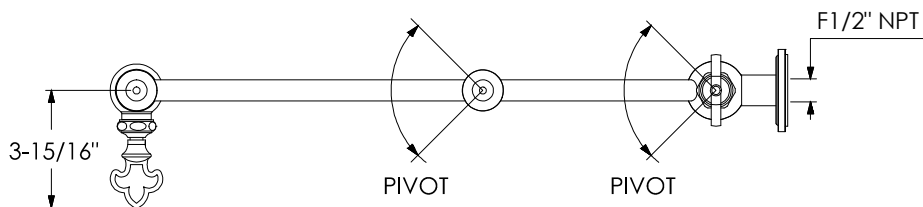

# MARMITON

"Marmiton" Pot Filler 1/2" NPT  
Remplisseur a bras articule  
REF # 6306185

Copyright © Compas 2010 www.compasstone.com