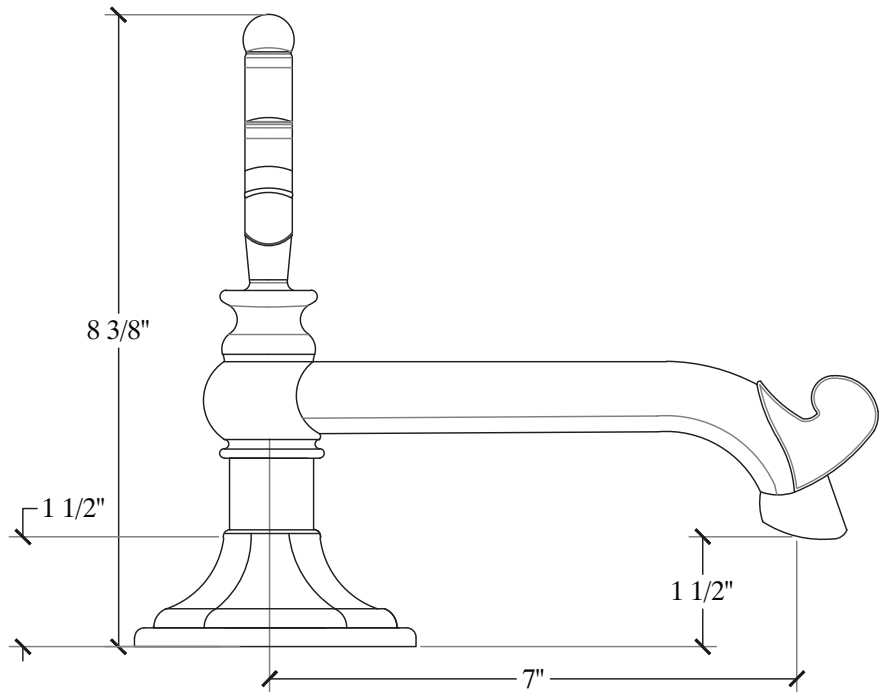

GRAND DUCALE

Deck Mounted Spout for Vanity
Bec de Lavabo sur gorge
Style # 3206122

FRONT

SIDE

Copyright © Compas 2010 www.compassstone.com

COMPAS