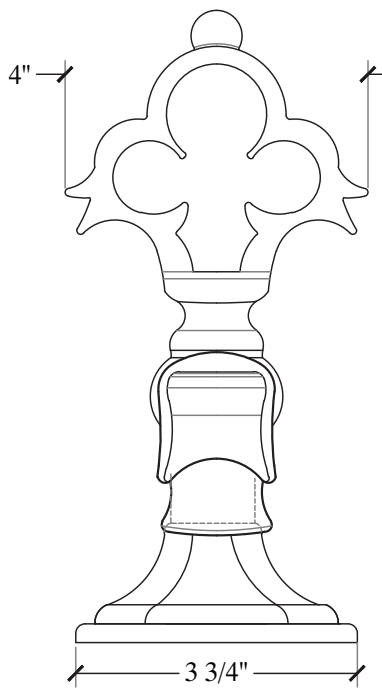

GRAND DUCALE

Deck Mounted Spout for Vanity
Bec de Lavabo sur gorge
Style # 3206122

FRONT

SIDE

Copyright © Compas 2010 www.compassstone.com

COMPAS