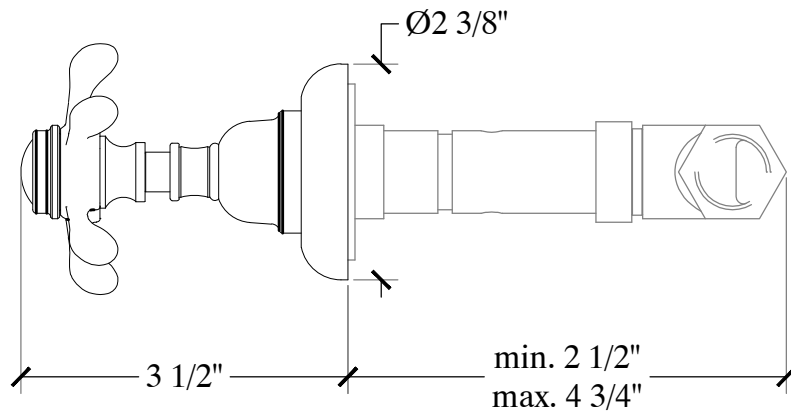

ELEGANCE

In-Wall Mounted 1/2" Stop Valve - For Shower or Tub-
Facade Murale 1/2" a' Encastrer
Style # 6006730

Copyright © Compas 2010 www.compasstone.com

COMPAS