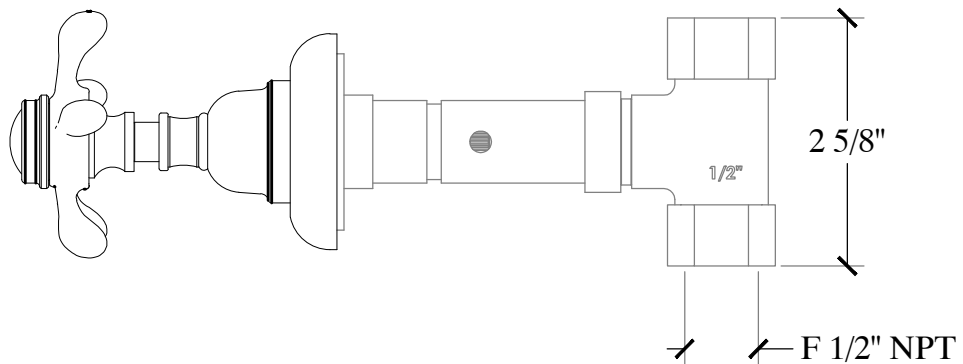

ELEGANCE

In-Wall Mounted 1/2" Stop Valve - For Shower or Tub-
Facade Murale 1/2" a' Encastrer
Style # 6006730

Copyright © Compas 2010 www.compasstone.com

COMPAS