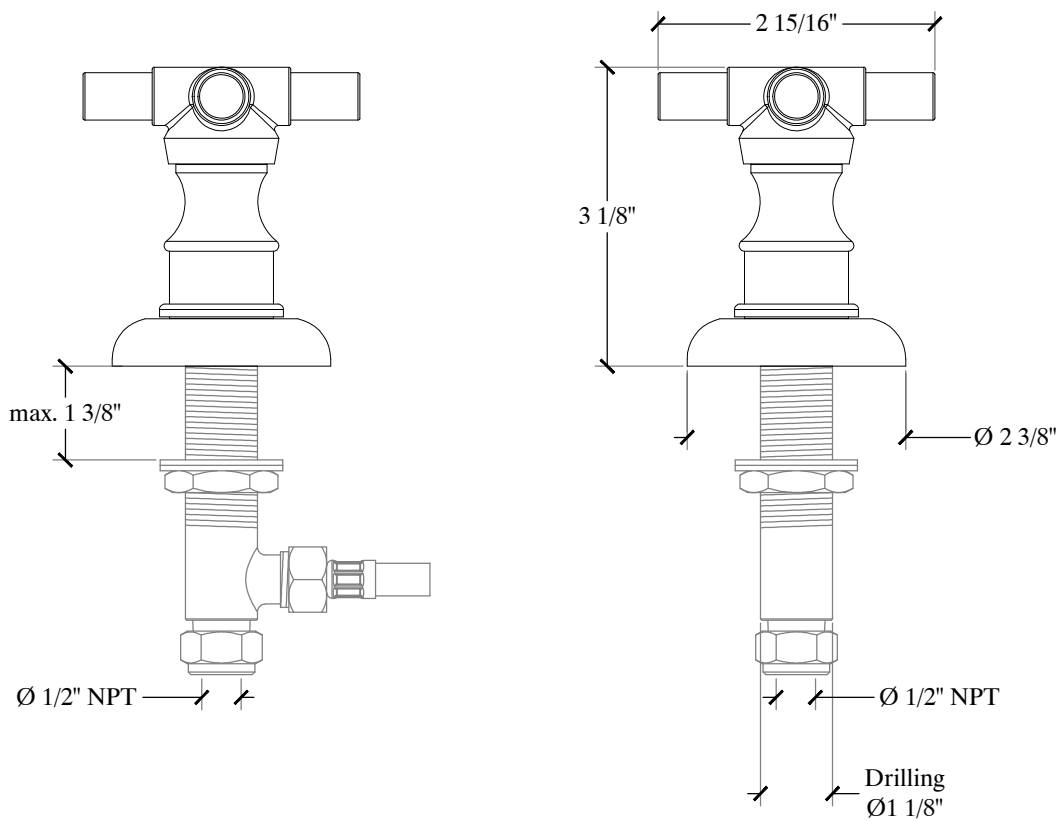

STUART

Deck Mounted Handle 1/2" NPT
Style #

Copyright © Compas 2010 www.compassstone.com

* Available in 3/4" NPT

COMPAS