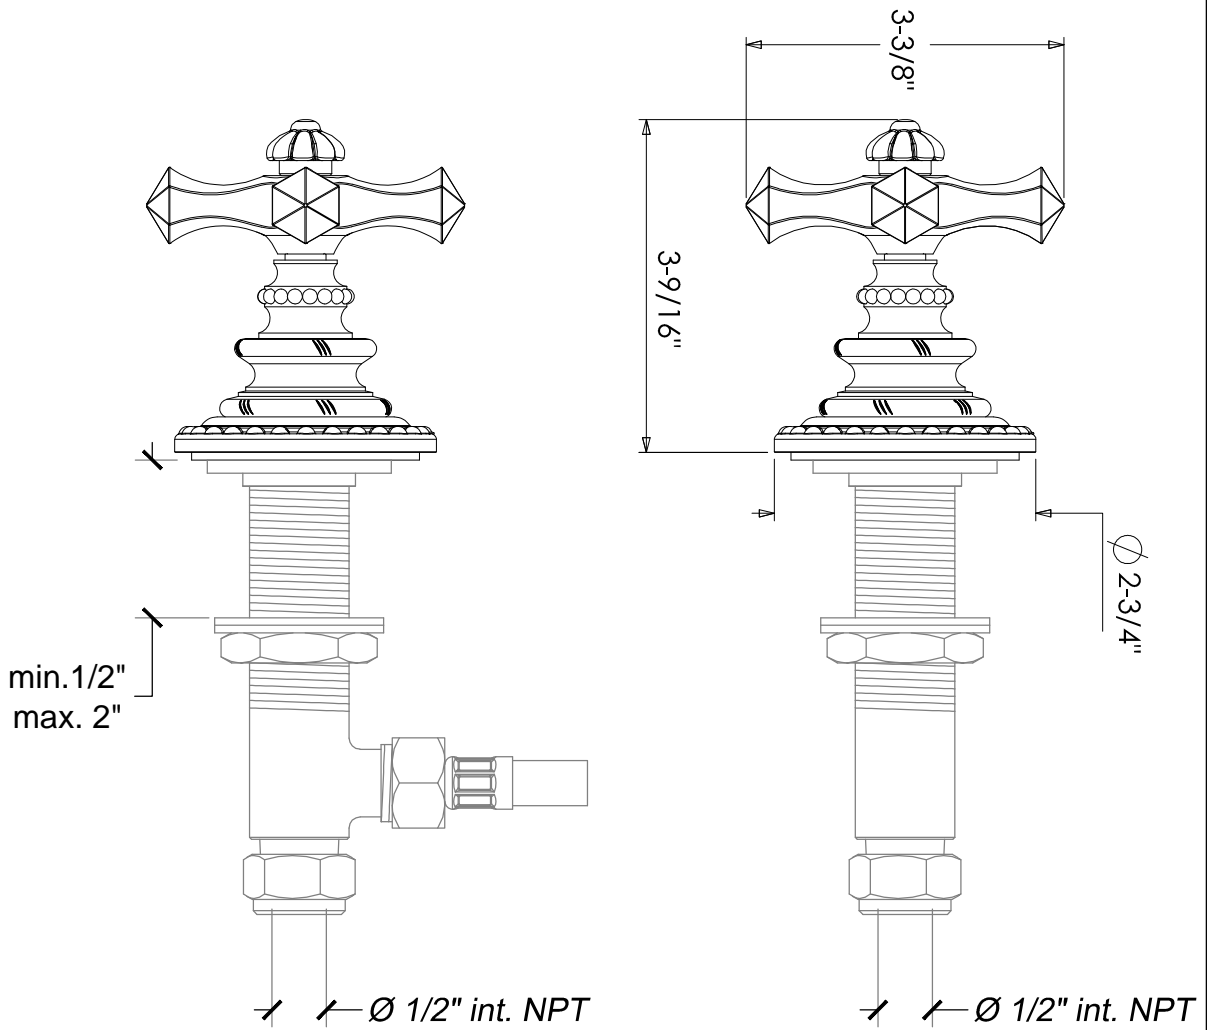

ESTRELLA

Estrella Deck Mounted Handle 1/2" NPT
Style #

Copyright © Compas 2010 www.compassstone.com

COMPAS