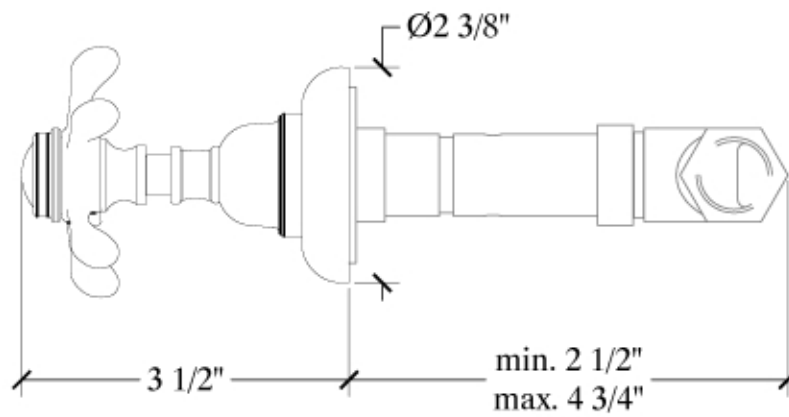

ELEGANCE

In-Wall Mounted 1/2" Stop Valve -
Facade Murale 1/2" a' Encastrer
Style # 6006730

Copyright © Compas 2010 www.compassstone.com

COMPAS