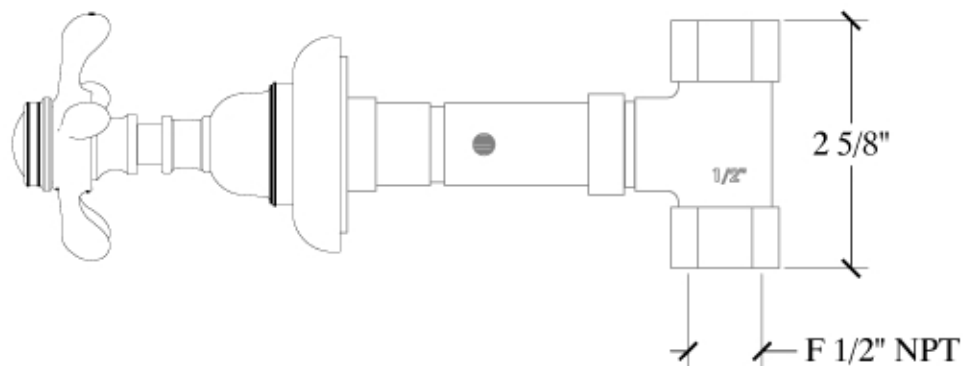

ELEGANCE

In-Wall Mounted 1/2" Stop Valve -
Facade Murale 1/2" a' Encastrer
Style # 6006730

Copyright © Compas 2010 www.compassstone.com

COMPAS