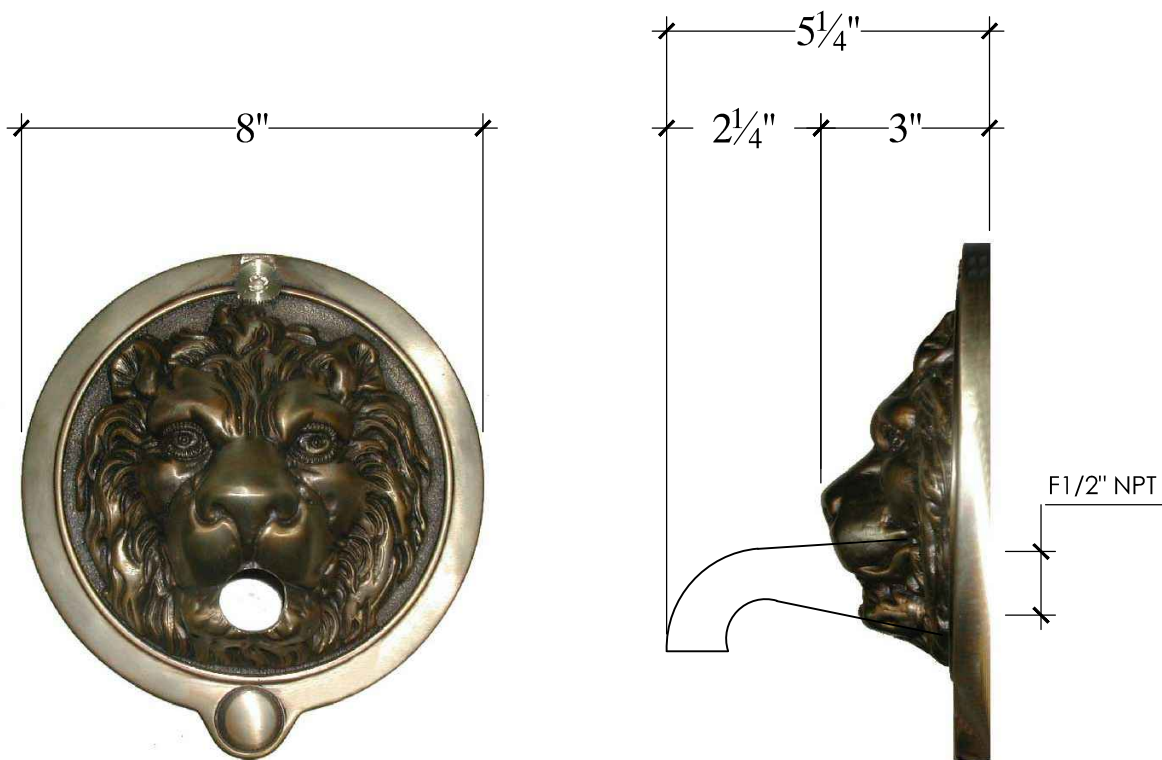

LION HEAD

Wall Mounted Lion Head Spout , 1/2" NPT
Ref #: 0006156-SP

Copyright © Compas 2010 www.compassstone.com

COMPAS