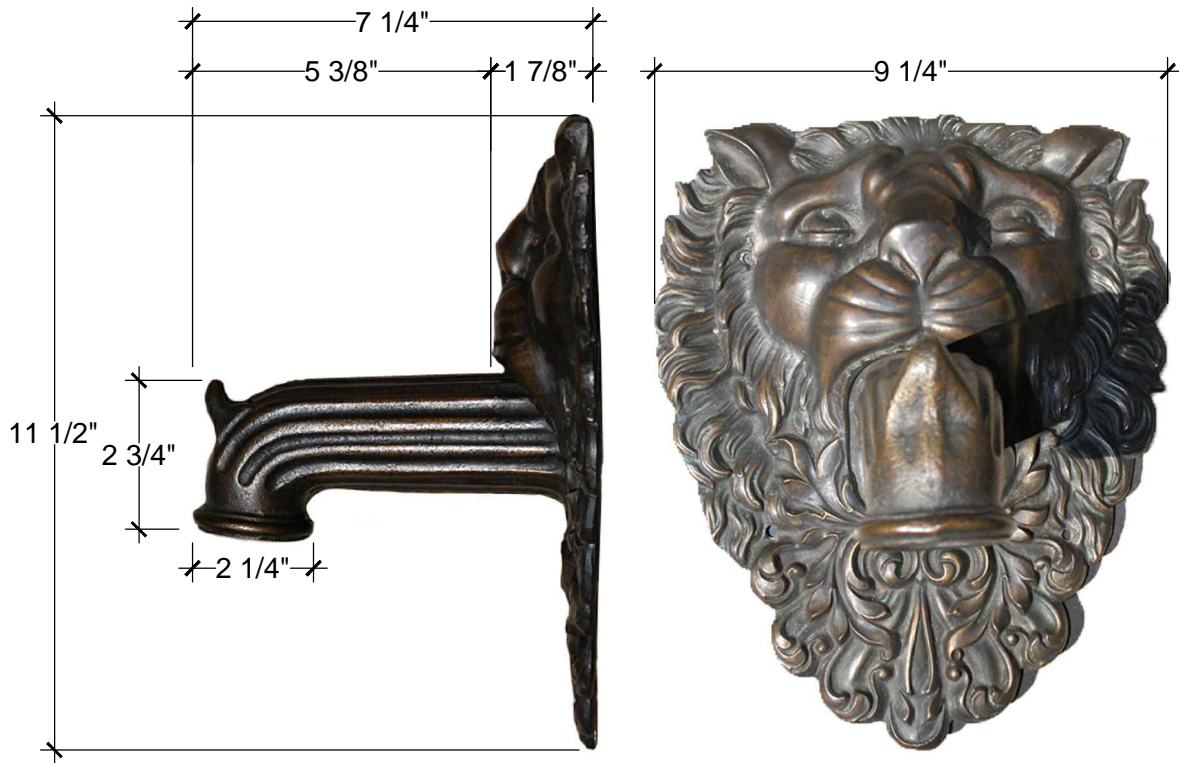

FOUNTAIN LION HEAD

Wall mounted Fountain Lion Head.
Style #

Copyright © Compas 2010 www.compassstone.com

COMPAS