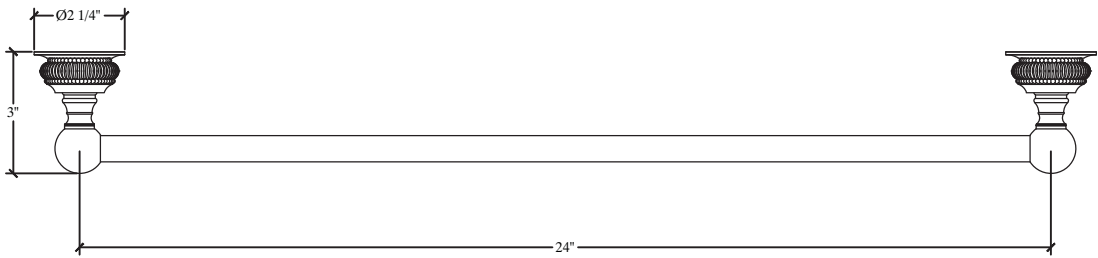

TUDOR

Wall Mounted 24 " Towel Bar  
Porte Serviette Simple 24"  
Style # 8902502

COMPAS