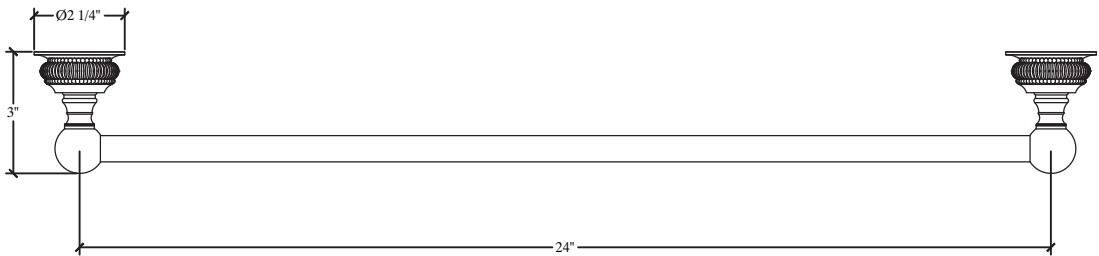

TUDOR

Wall Mounted 24 " Towel Bar
Porte Serviette Simple 24"
Style # 8902502

COMPAS