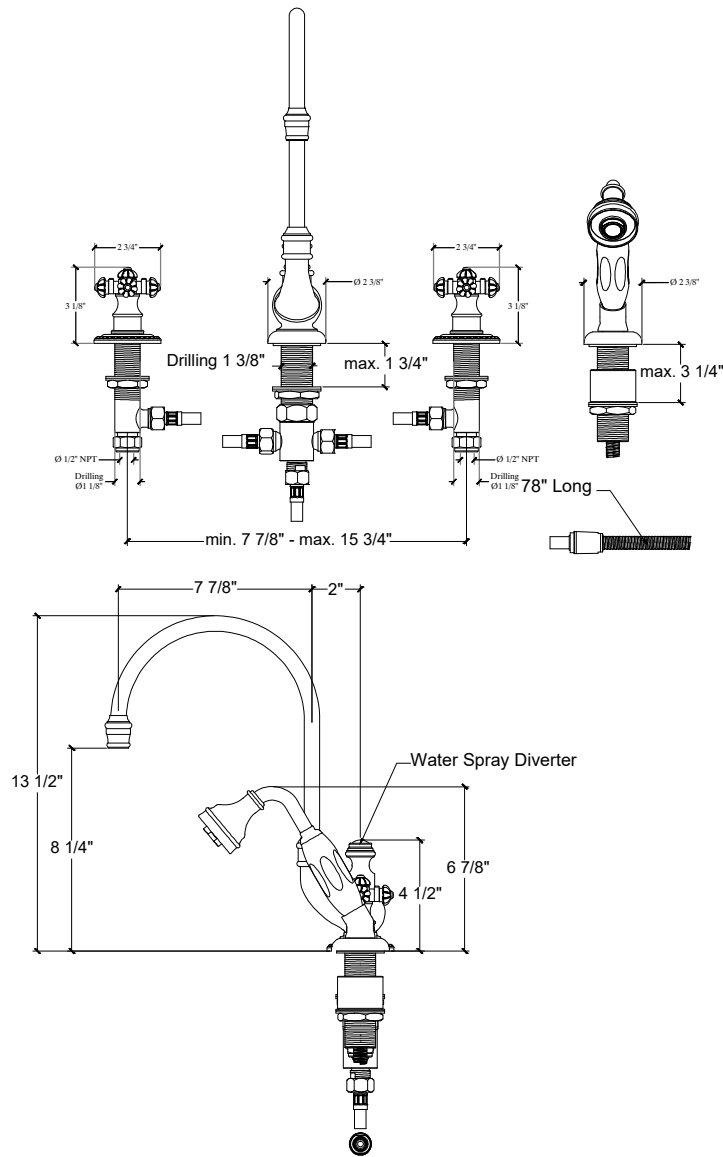

# CRUCIFORM

Deck Mounted "Espa" Spout and "Cruciform" Handle Ensemble w/Spray;  
Melangeur de Cuisine, "Espa" Bec Mobile et Poignee "Cruciform" Swiveling Arm

Style # 08506147 with metal handle on hand held shower.