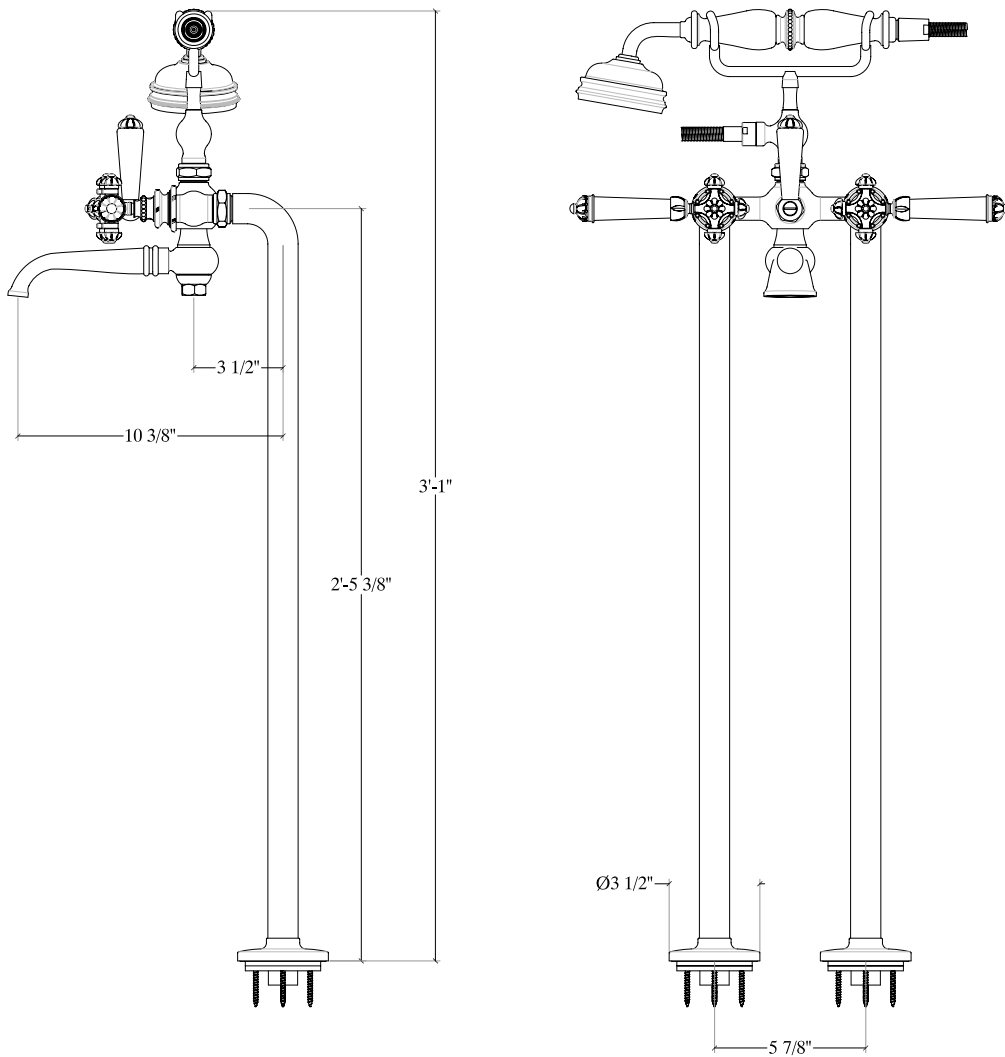

SEGOVIA

Floor Mounted Mixer and Hand Shower Ensemble for Tub
Melangeur Bain / Douchette sur Colonnes
Style # 8406255

Copyright © Compas 2010 www.compasstone.com

COMPAS