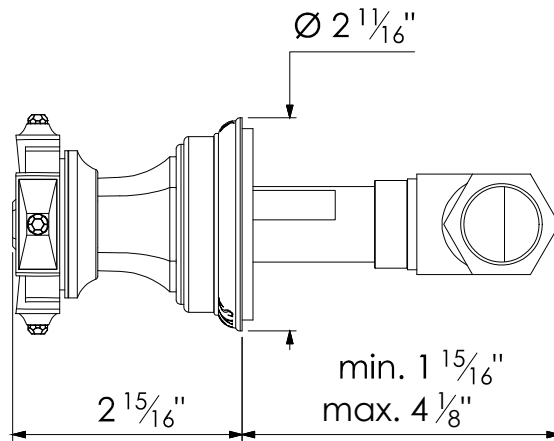

925

Wall Mounted Handle $\frac{3}{4}$ " NPT
Ref # 12506735

Copyright © Compas 2010 www.compasstone.com

COMPAS