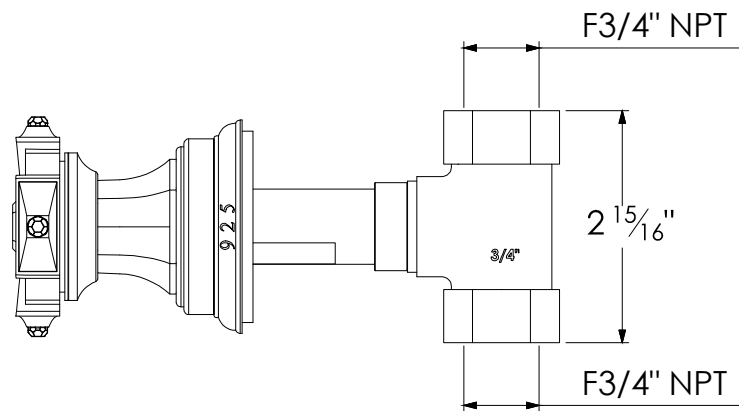

925

Wall Mounted Handle $\frac{3}{4}$ " NPT
Ref # 12506735

Copyright © Compas 2010 www.compasstone.com

COMPAS