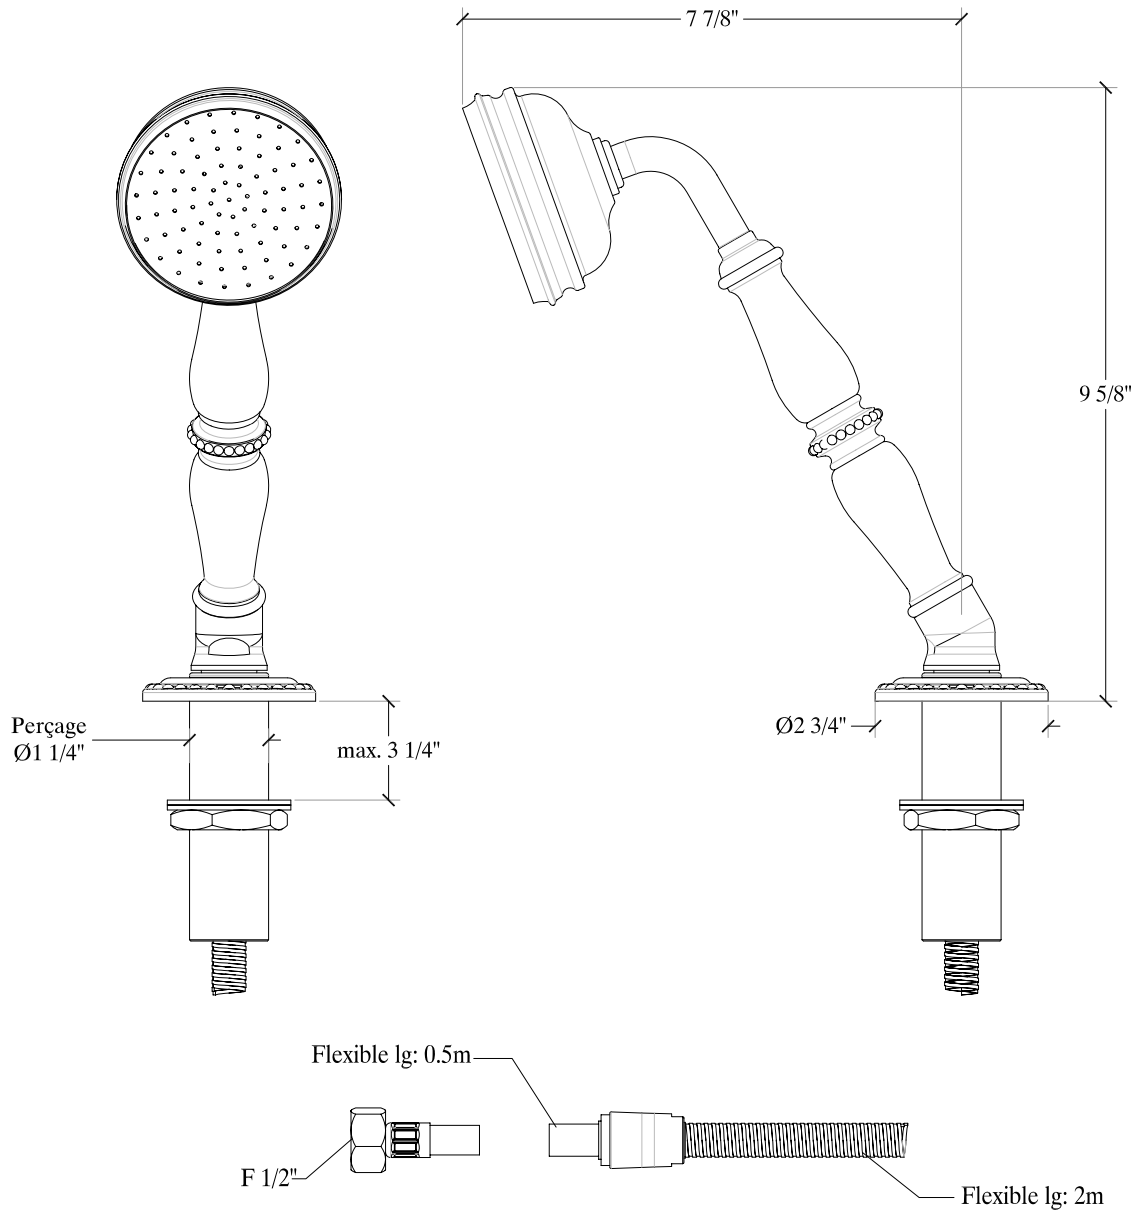

SEGOVIA

Deck Mounted Hand Shower for Tub
Ensemble Douchette sur gorge
Style # 8401218

Copyright © Compas 2010 www.compasstone.com

COMPAS