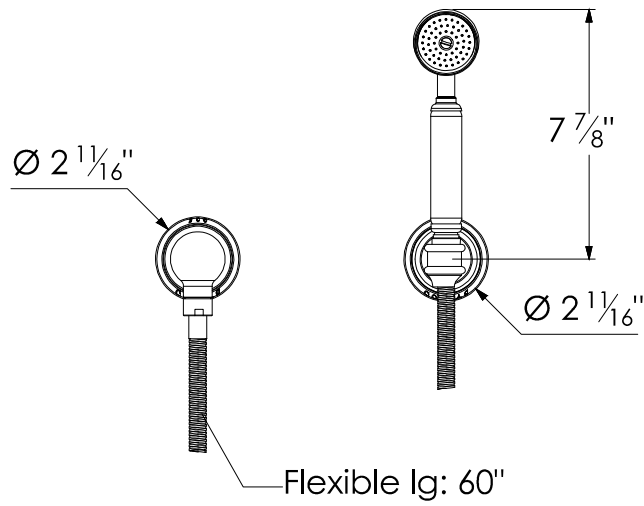

925

Wall Mounted Hand Held Shower Ensemble on Hock 1/2" NPT  
Ref # 12506333

Copyright © Compass 2010 www.compassstone.com

COMPAS