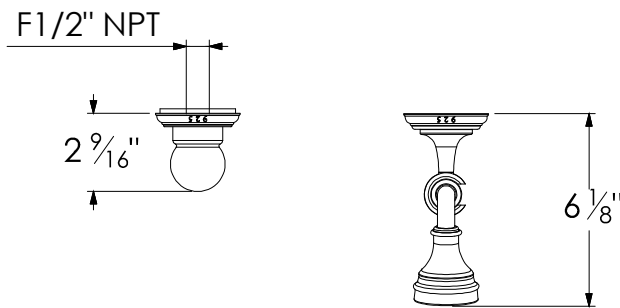

925

Wall Mounted Hand Held Shower Ensemble on Hock 1/2" NPT  
Ref # 12506333

Copyright © Compass 2010 www.compassstone.com

COMPAS