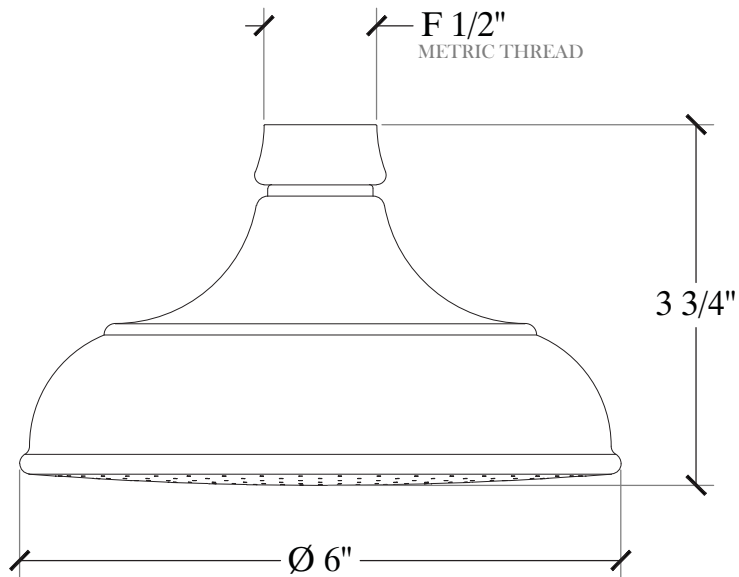

SHOWER HEAD

Stamped Free flow 6" Shower head
Pomme de Douche 6", Antillaise
Style # 6001300

Copyright © Compas 2010 www.compassstone.com

* Available also with Metal Buds

COMPAS