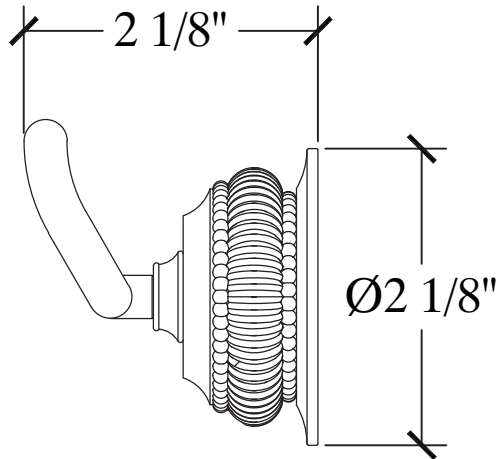

TUDOR

Wall Mounted Bath Hook
Porte Peignoir Double
Style # 8902508

COMPAS