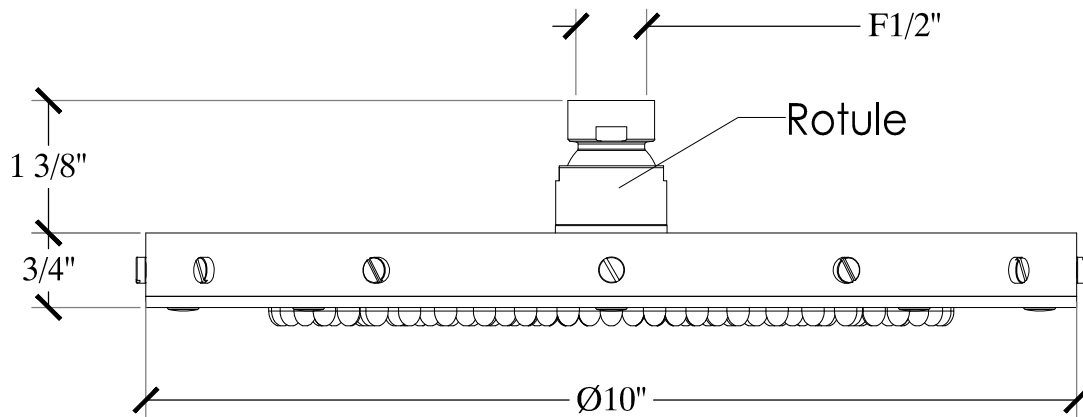

925

Ceiling mounted flat shower head.

Ref # 12501343

Copyright © Compas 2010 www.compassstone.com

COMPAS