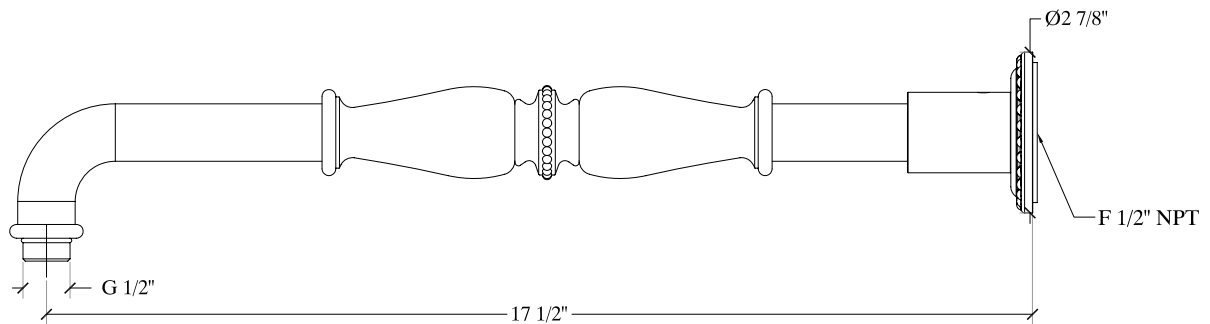

SEGOVIA

Horizontal Shower Arm
Bras de Douche Murale
Style # 8406366

Copyright © Compas 2010 www.compasstone.com

COMPAS