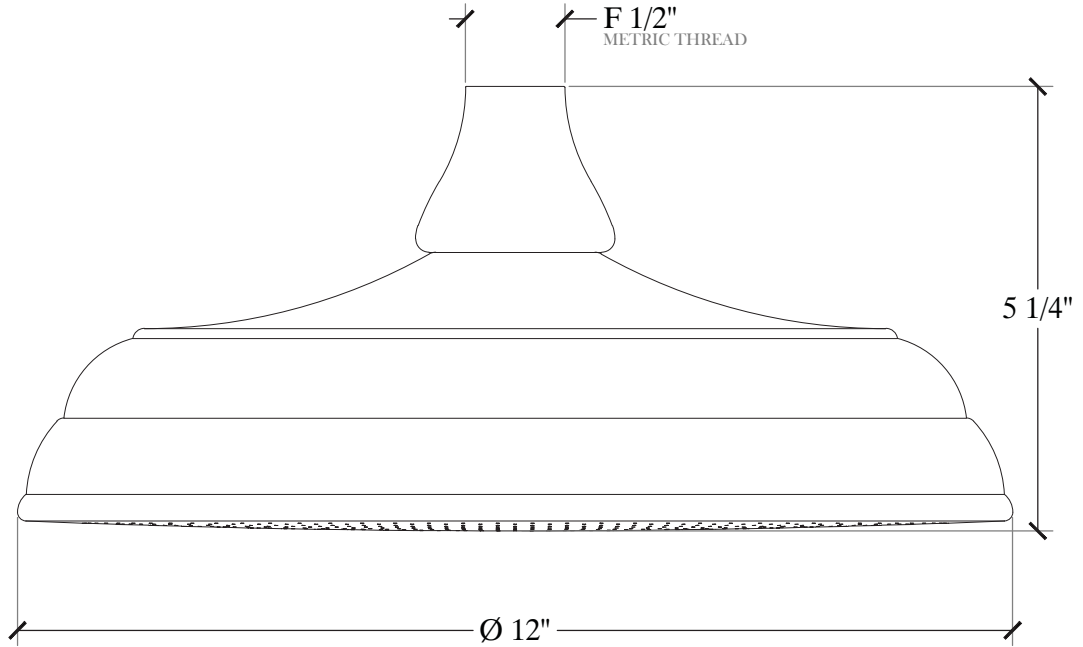

SHOWER HEAD

Stamped Free Flow Shaped 12" Shower head
Pomme de Douche 12", Antillaise
Style # 6001302

Copyright © Compass 2010 www.compassstone.com

* Available also with Metal Buds

COMPAS