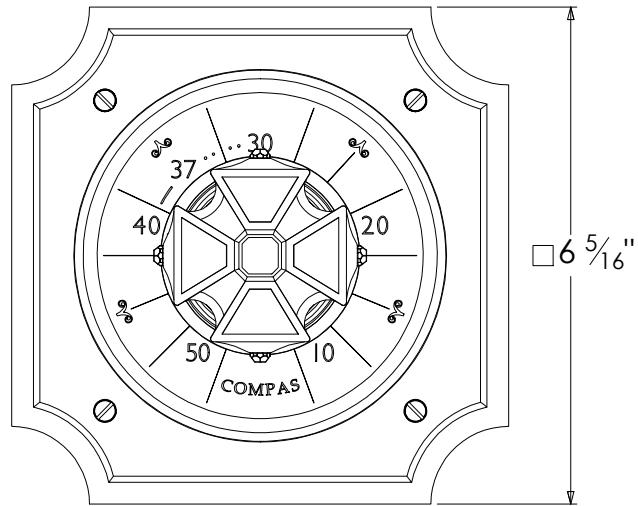

925

Wall Mounted European Shower Thermostat with In-Wall Mixer  $\frac{3}{4}$ " NPT  
Ref # 12501385

Copyright © Compas 2010 www.compasstone.com

COMPAS