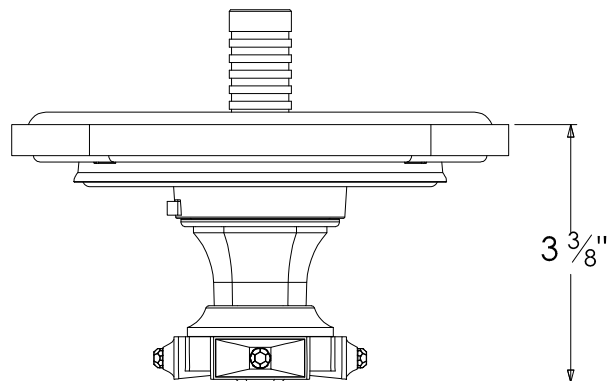

925

Wall Mounted European Shower Thermostat with In-Wall Mixer  $\frac{3}{4}$ " NPT  
Ref # 12501385

Copyright © Compas 2010 www.compasstone.com

COMPAS