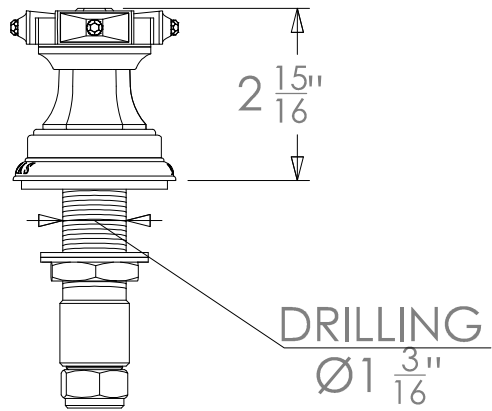

925

Deck Mount Handle for Vanity  $\frac{1}{2}$ " NPT  
Ref #

Copyright © Compass 2010 www.compassstone.com

COMPAS