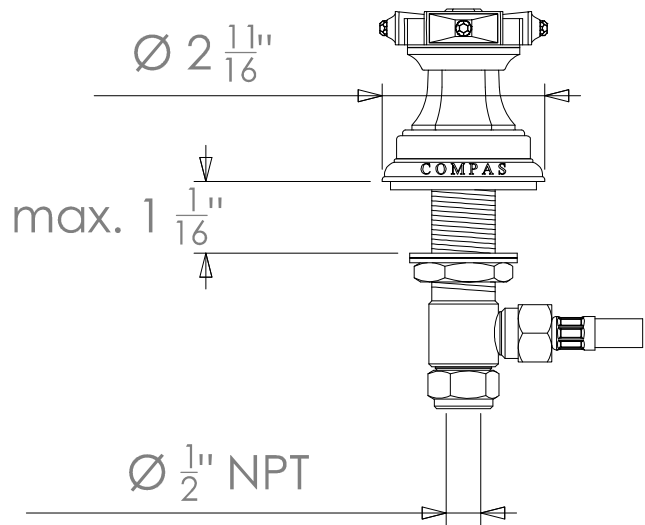

925

Deck Mount Handle for Vanity  $\frac{1}{2}$ " NPT  
Ref #

Copyright © Compass 2010 www.compassstone.com

COMPAS