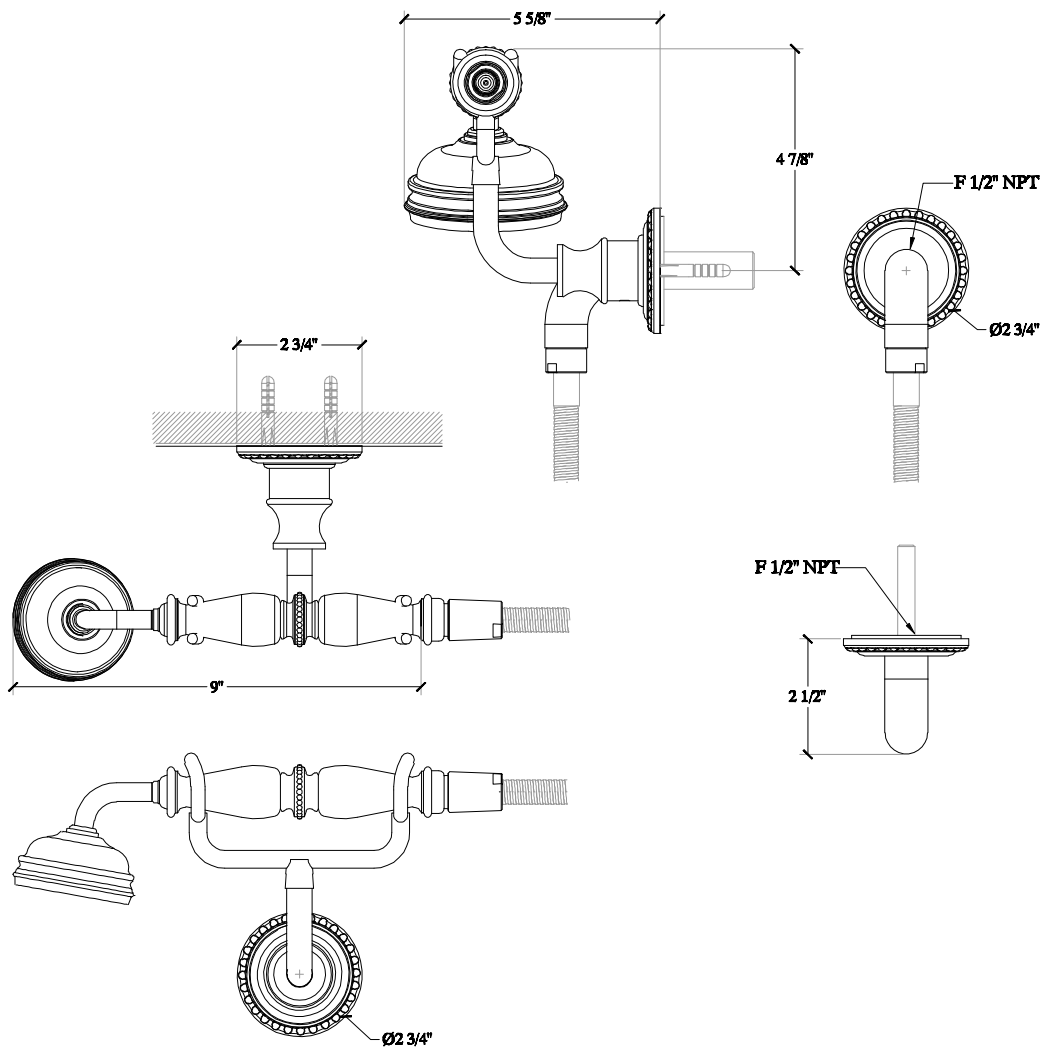

# SEGOVIA

Hand Shower and Cradle Ensemble  
Ensemble Douchette sur Crochet  
Style # 8406333

Copyright © Compas 2010 [www.compassone.com](http://www.compassone.com)