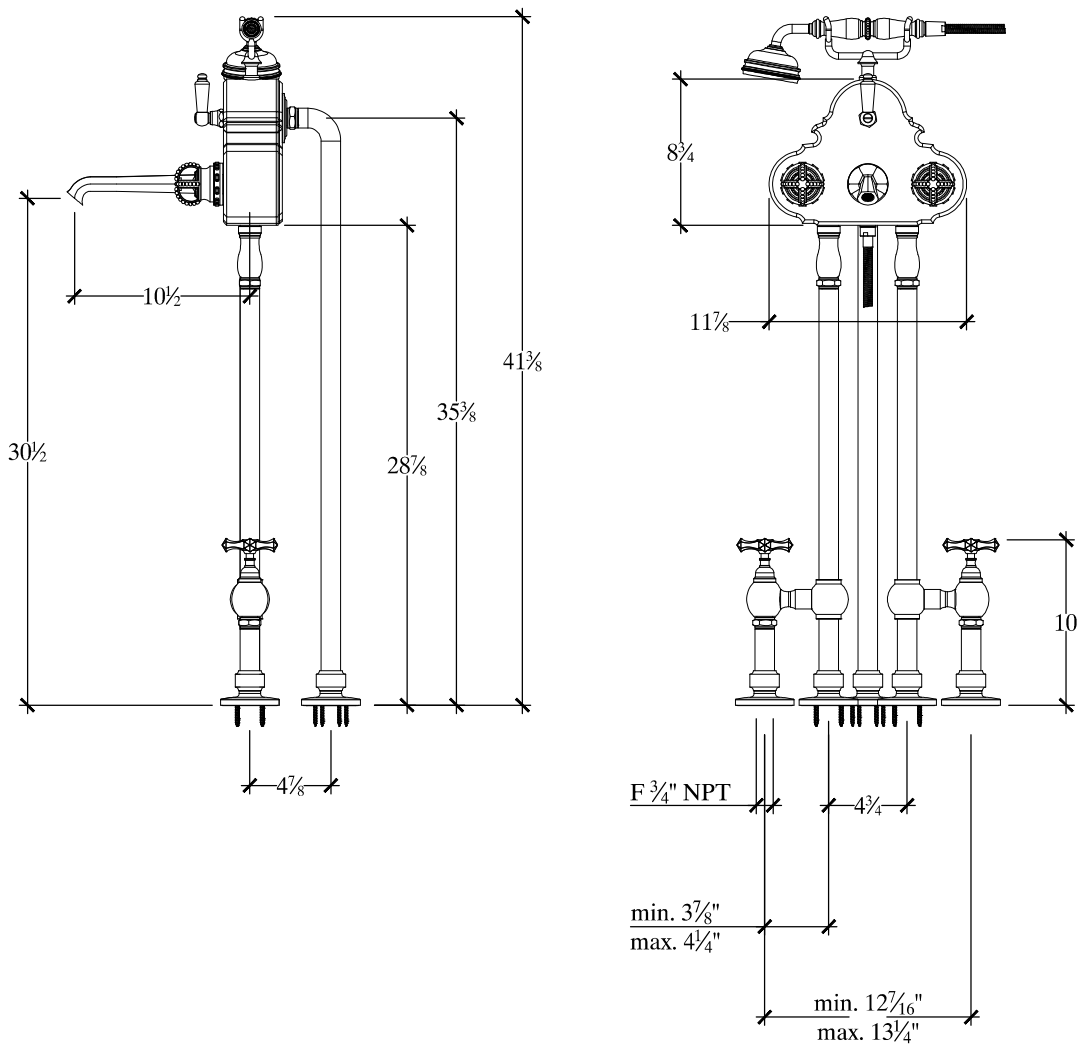

MARGOT

Column Tub Mixer With Regalia Spout, Margot Knobs and Hand Shower
Style # 12006280

Copyright © Compas 2010 www.compassstone.com

COMPAS®