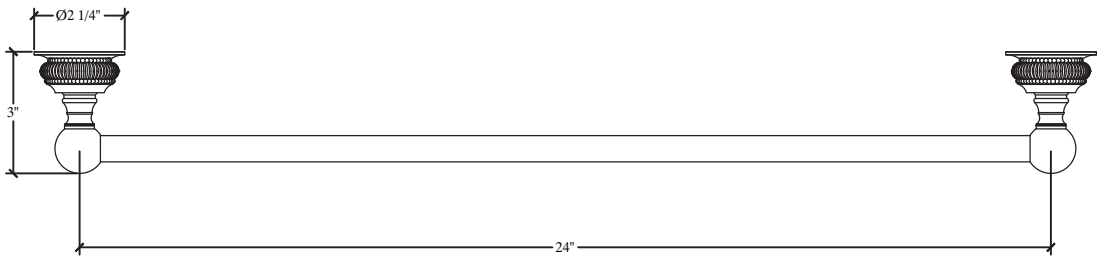

TUDOR

Wall Mounted 24 " Towel Bar
Porte Serviette Simple 24"
Style # 8902502

COMPAS