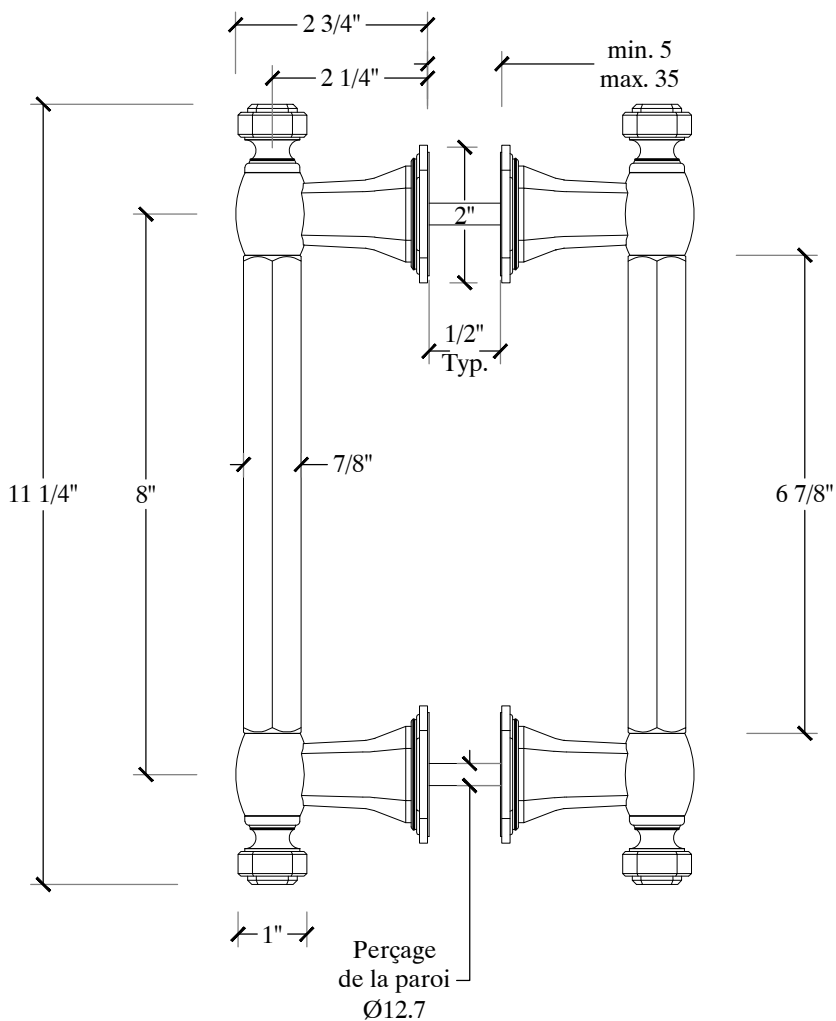

925

Glass mounted
Shower Door handle
Style # 12502568

Copyright © Compas 2010 www.compassstone.com

COMPAS