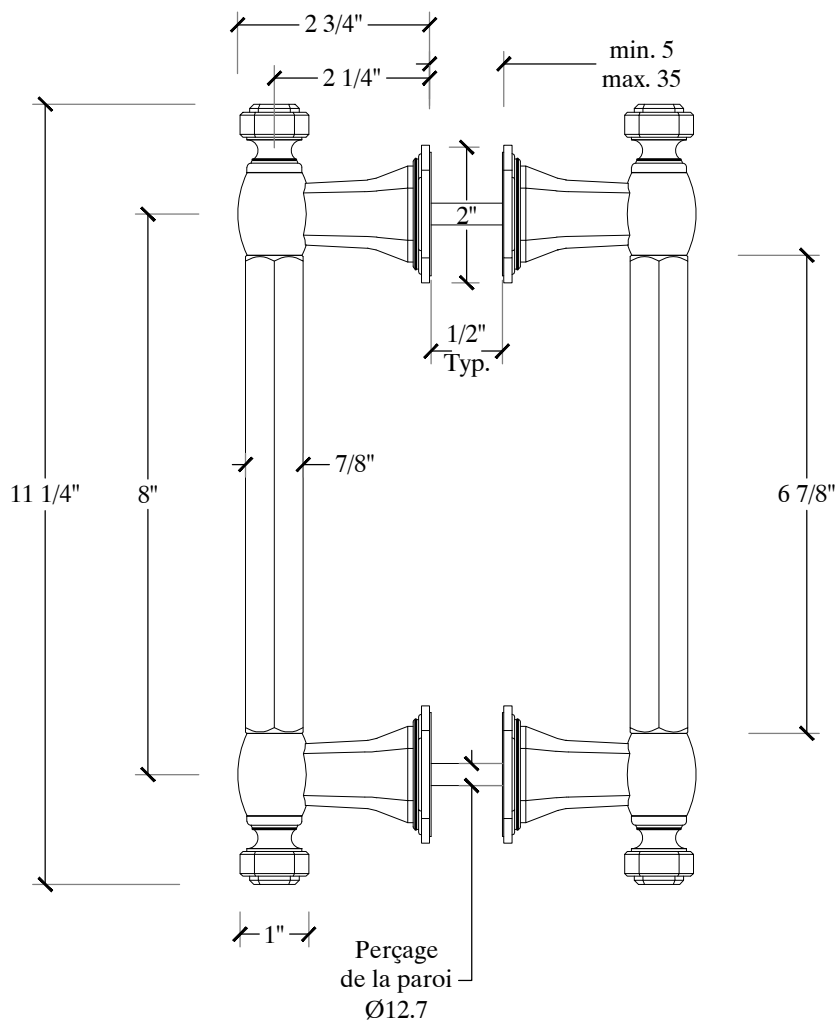

925

Glass mounted
Shower Door handle
Style # 12502568

Copyright © Compas 2010 www.compasstone.com

COMPAS