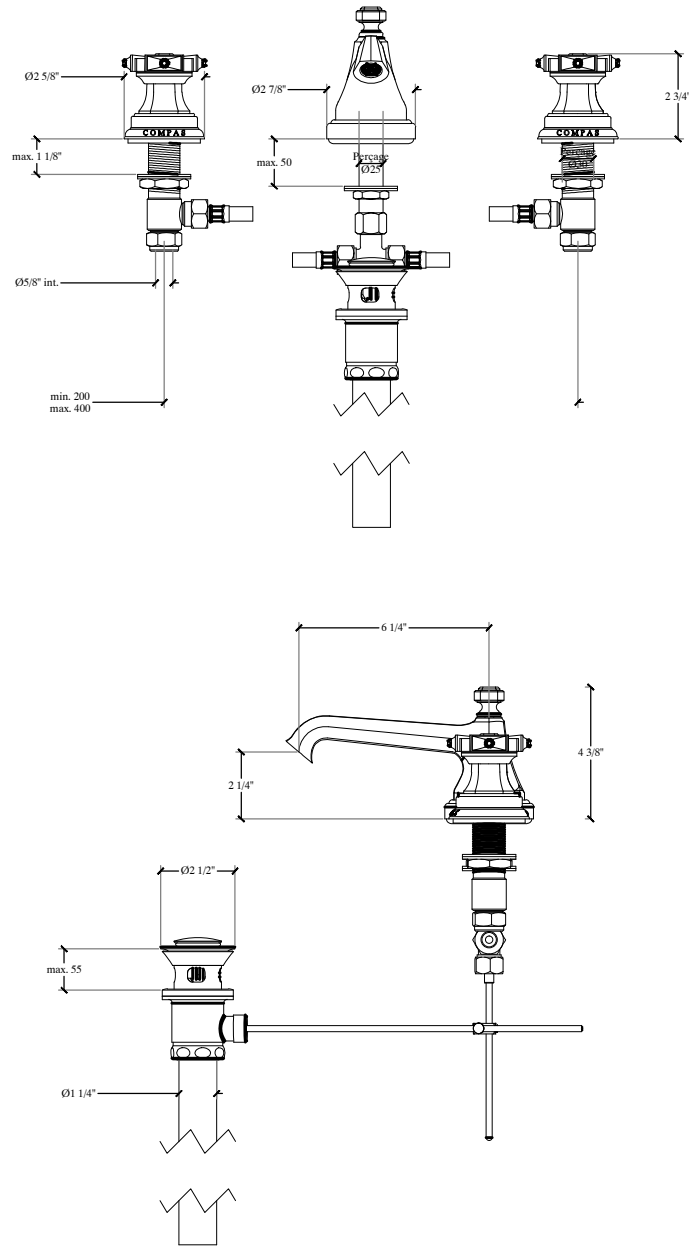

925

Deck mounted 925 Regalia spout with 925 handles  $\frac{1}{2}$ " NPT  
Réf : 12506160

COMPAS