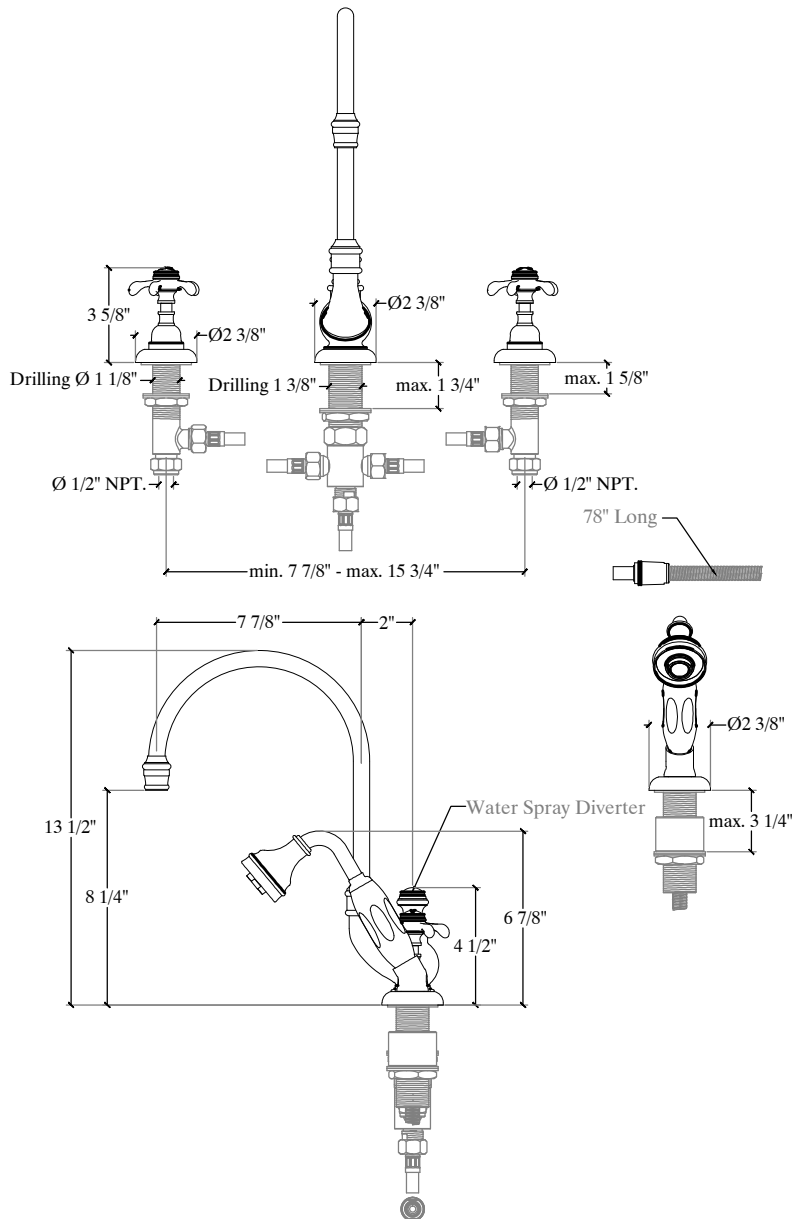

ELEGANCE

Deck Mounted "Espa" Spout and "Classique" Handle Ensemble w/Spray;
Melangeur de Cuisine, "Espa" Bec Mobile et Poignee "Classique" Swiveling Arm
Style # 6006147

Copyright © Compas 2010 www.compassstone.com