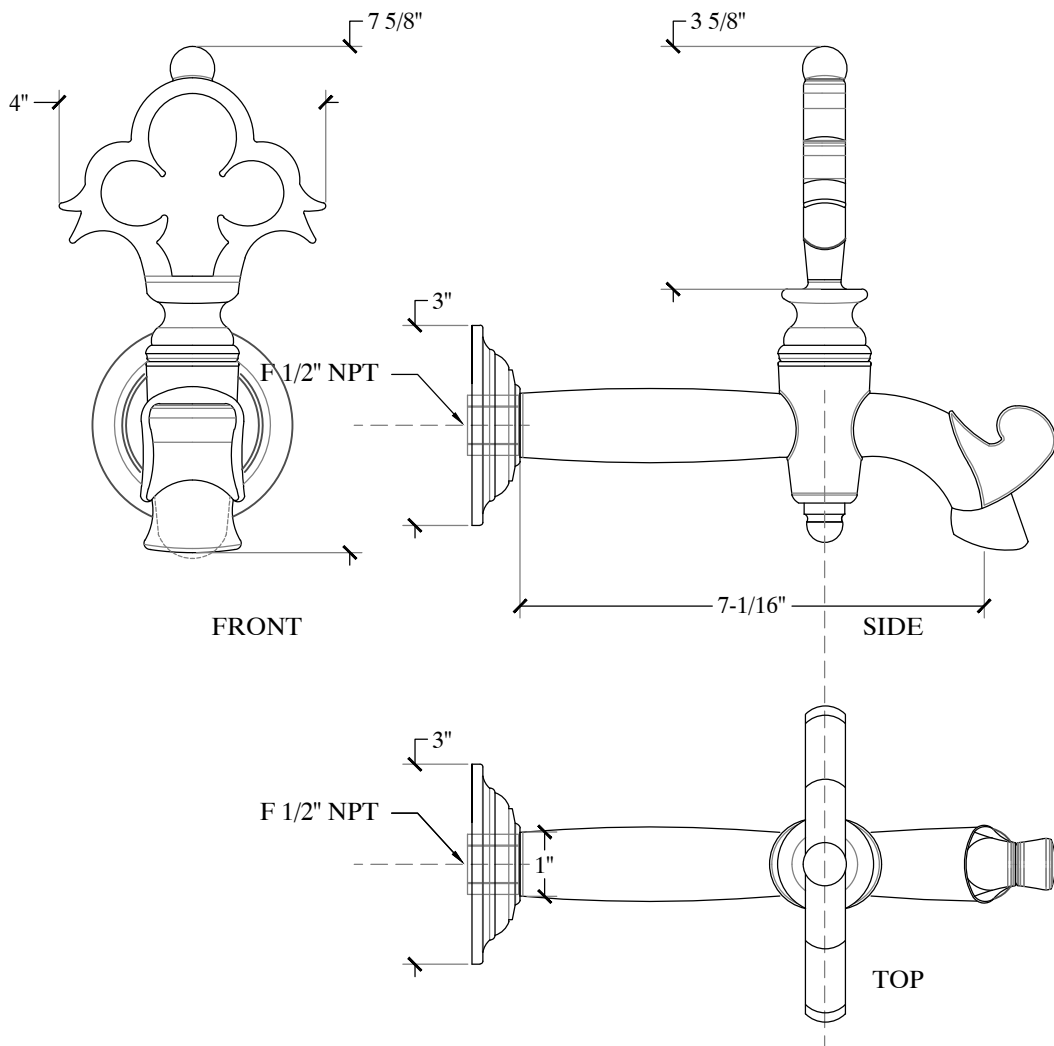

GRAND DUCALE

Wall Mounted Spout for Vanity
Bec de Lavabo Mural
Style # 3206102

Copyright © Compas 2010 www.compassstone.com

COMPAS

MODIFIED 07-12-12